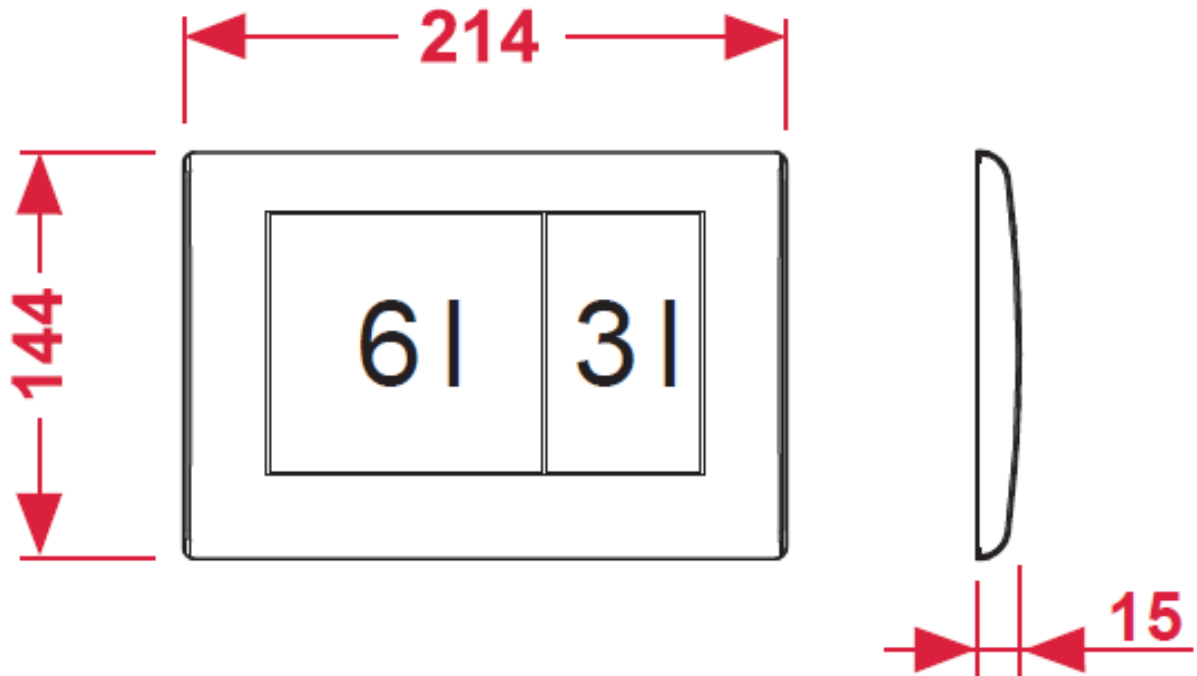

**PLANUS METAL
PUSH PLATE**
(9.240.321 - Chrome)

TECE
close to you

Suitable for use with all TECE Cisterns

Sheeting Requirements (Prior to tiling):
Standard Mount - 18mm non flex board

Proudly imported and distributed by
Gro Agencies Pty Ltd
Unit 2 / 37 Howe St, Osborne Park, WA, 6017
P 08 9446 3288 E info@groagencies.com.au W www.groagencies.com.au