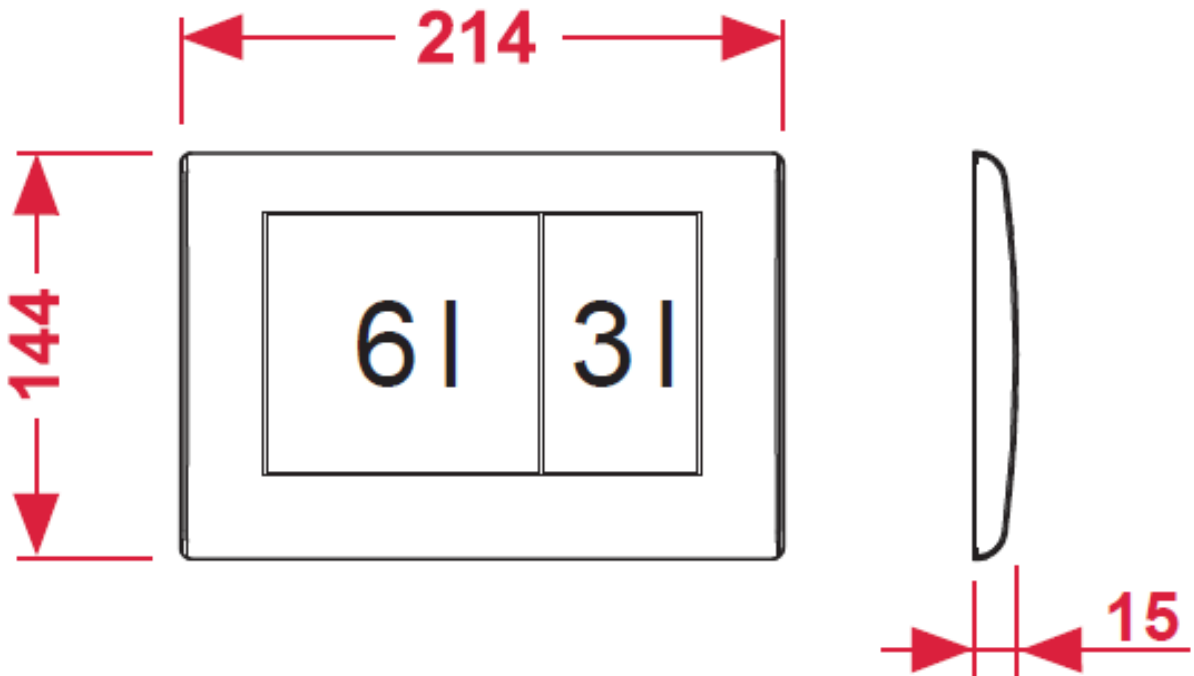

PLANUS METAL PUSH PLATE

(9.240.322 - Matte White)
(9.240.324 - Gloss White)

Suitable for use with all TECE Cisterns

Sheeting Requirements (Prior to tiling):
Standard Mount - 18mm non flex board

TECE

close to you

Proudly imported and distributed by
Gro Agencies Pty Ltd
Unit 2 / 37 Howe St, Osborne Park, WA, 6017
P 08 9446 3288 E info@groagencies.com.au W www.groagencies.com.au

BATHROOM COLLECTIVE

Phone Number: (02) 9011-5711