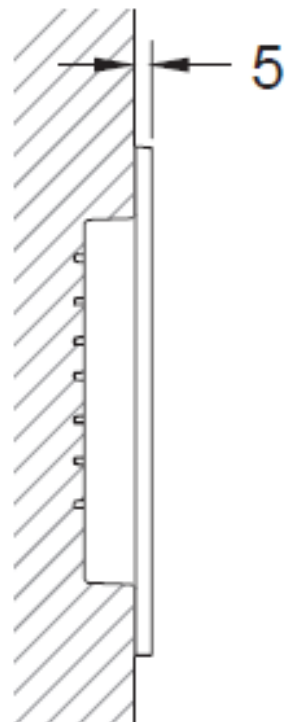

**NOW ABS PLASTIC
PUSH PLATE**
(9.240.400 - White)

TECE
close to you

Suitable for use with all TECE Cisterns

Sheeting Requirements (Prior to tiling):
Standard Mount - 18mm non flex board

Proudly imported and distributed by
Gro Agencies Pty Ltd
Unit 2 / 37 Howe St, Osborne Park, WA, 6017
P 08 9446 3288 E info@groagencies.com.au W www.groagencies.com.au