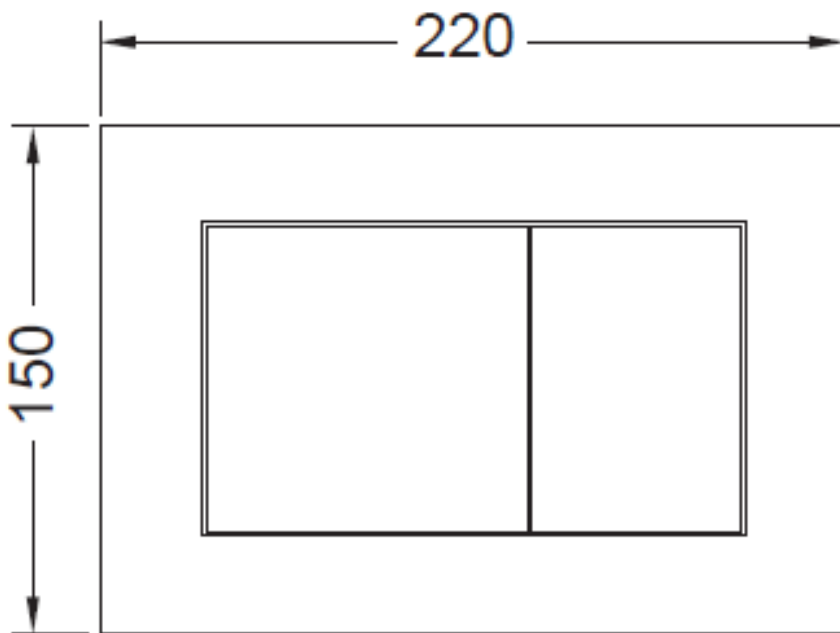

**NOW ABS PLASTIC
PUSH PLATE**
(9.240.400 - White)

TECE
close to you

Suitable for use with all TECE Cisterns

Sheeting Requirements (Prior to tiling):
Standard Mount - 18mm non flex board

Proudly imported and distributed by
Gro Agencies Pty Ltd
Unit 2 / 37 Howe St, Osborne Park, WA, 6017
P 08 9446 3288 E info@groagencies.com.au W www.groagencies.com.au