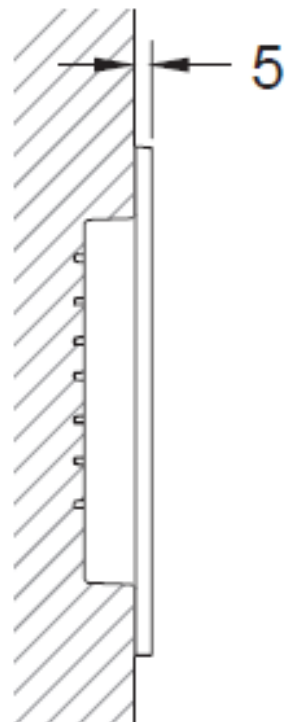

**NOW ABS PLASTIC  
PUSH PLATE**  
(9.240.401 - Chrome)

**TECE**  
close to you

Suitable for use with all TECE Cisterns

Sheeting Requirements (Prior to tiling):  
Standard Mount - 18mm non flex board

Proudly imported and distributed by  
Gro Agencies Pty Ltd  
Unit 2 / 37 Howe St, Osborne Park, WA, 6017  
P 08 9446 3288 E [info@groagencies.com.au](mailto:info@groagencies.com.au) W [www.groagencies.com.au](http://www.groagencies.com.au)