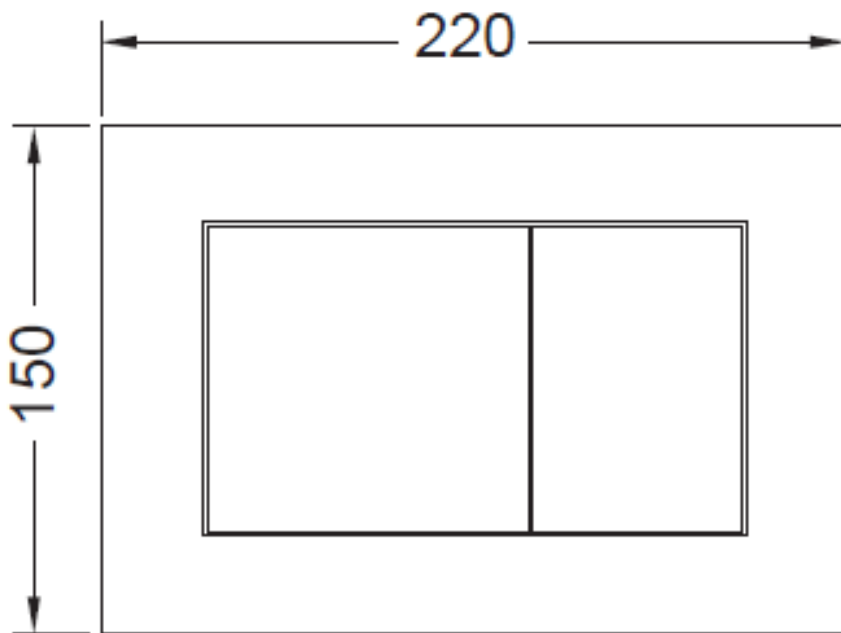

**NOW ABS PLASTIC  
PUSH PLATE**  
(9.240.401 - Chrome)

**TECE**  
close to you

Suitable for use with all TECE Cisterns

Sheeting Requirements (Prior to tiling):  
Standard Mount - 18mm non flex board

Proudly imported and distributed by  
Gro Agencies Pty Ltd  
Unit 2 / 37 Howe St, Osborne Park, WA, 6017  
P 08 9446 3288 E [info@groagencies.com.au](mailto:info@groagencies.com.au) W [www.groagencies.com.au](http://www.groagencies.com.au)