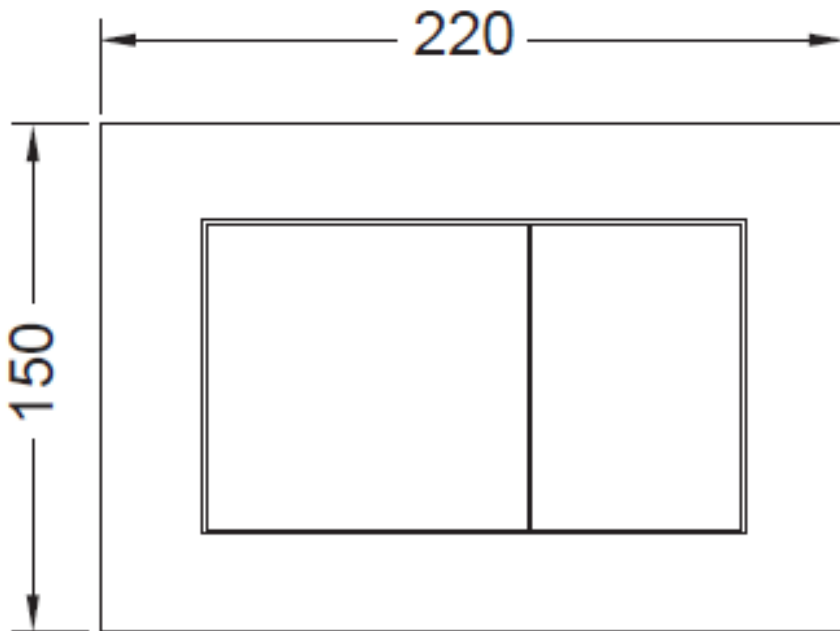

NOW ABS PLASTIC PUSH PLATE

(9.240.402 - Matte Chrome)

TECE
close to you

Suitable for use with all TECE Cisterns

Sheeting Requirements (Prior to tiling):
Standard Mount - 18mm non flex board

Proudly imported and distributed by
Gro Agencies Pty Ltd
Unit 2 / 37 Howe St, Osborne Park, WA, 6017
P 08 9446 3288 E info@groagencies.com.au W www.groagencies.com.au