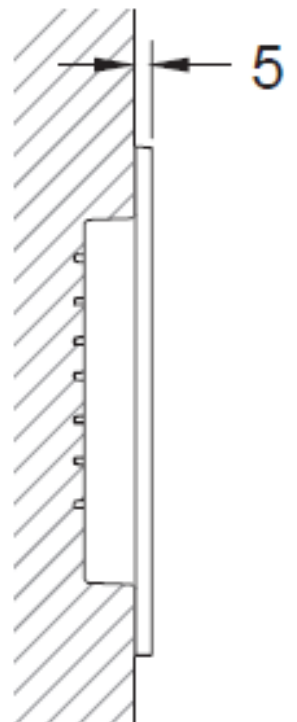

NOW ABS PLASTIC PUSH PLATE

(9.240.402 - Matte Chrome)

TECE
close to you

Suitable for use with all TECE Cisterns

Sheeting Requirements (Prior to tiling):
Standard Mount - 18mm non flex board

Proudly imported and distributed by
Gro Agencies Pty Ltd
Unit 2 / 37 Howe St, Osborne Park, WA, 6017
P 08 9446 3288 E info@groagencies.com.au W www.groagencies.com.au