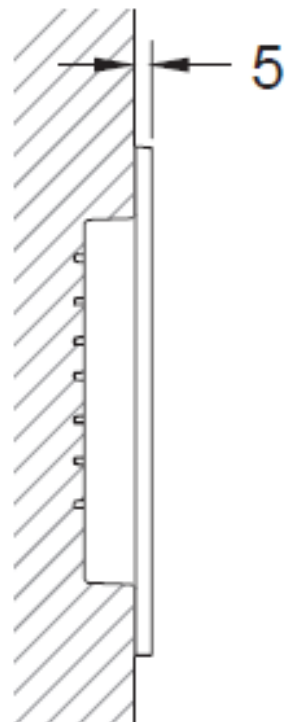

**NOW ABS PLASTIC  
PUSH PLATE**  
(9.240.403 - Gloss Black)

**TECE**  
close to you

Suitable for use with all TECE Cisterns

Sheeting Requirements (Prior to tiling):  
Standard Mount - 18mm non flex board