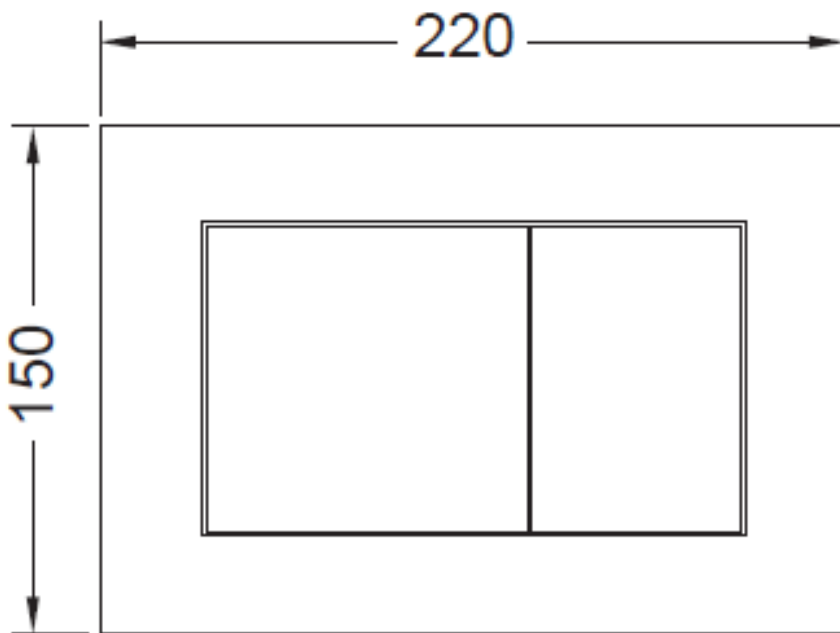

**NOW ABS PLASTIC  
PUSH PLATE**  
(9.240.403 - Gloss Black)

**TECE**  
close to you

Suitable for use with all TECE Cisterns

Sheeting Requirements (Prior to tiling):  
Standard Mount - 18mm non flex board