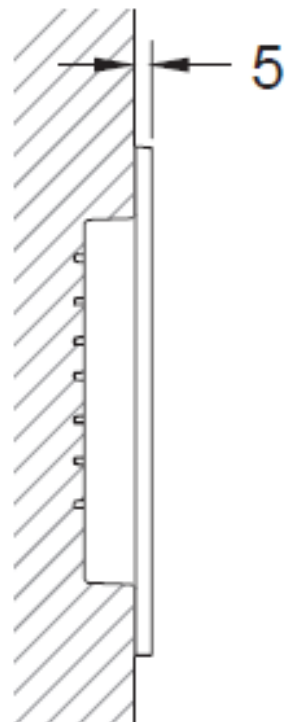

**NOW ABS PLASTIC
PUSH PLATE**
(9.240.404 - Matte Black)

TECE
close to you

Suitable for use with all TECE Cisterns

Sheeting Requirements (Prior to tiling):
Standard Mount - 18mm non flex board

Proudly imported and distributed by
Gro Agencies Pty Ltd
Unit 2 / 37 Howe St, Osborne Park, WA, 6017
P 08 9446 3288 E info@groagencies.com.au W www.groagencies.com.au