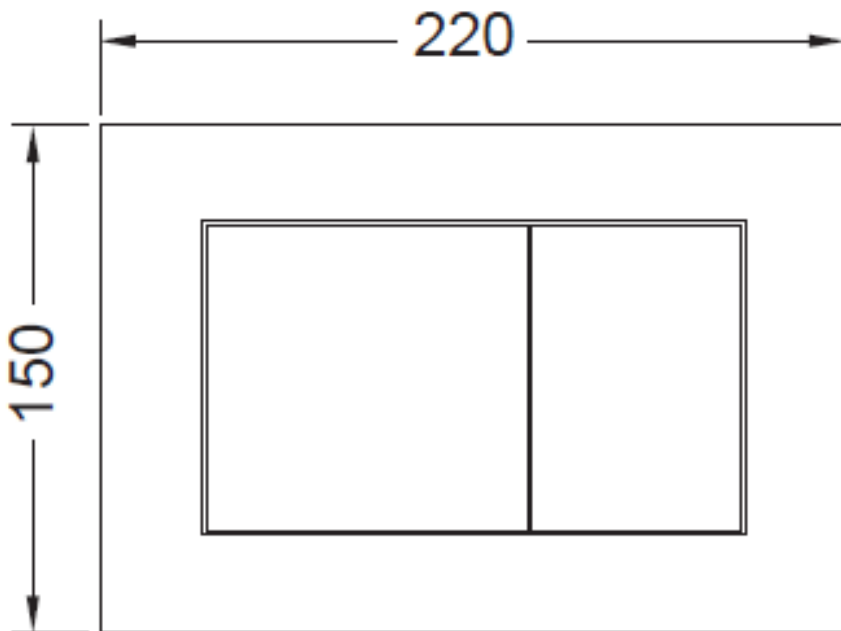

**NOW ABS PLASTIC
PUSH PLATE**
(9.240.404 - Matte Black)

TECE
close to you

Suitable for use with all TECE Cisterns

Sheeting Requirements (Prior to tiling):
Standard Mount - 18mm non flex board

Proudly imported and distributed by
Gro Agencies Pty Ltd
Unit 2 / 37 Howe St, Osborne Park, WA, 6017
P 08 9446 3288 E info@groagencies.com.au W www.groagencies.com.au