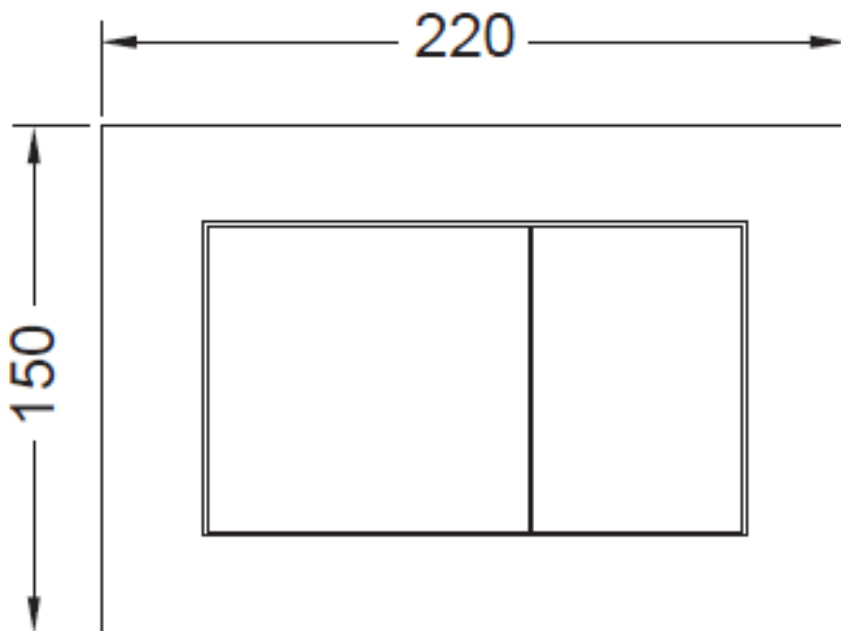

**NOW ABS PLASTIC
PUSH PLATE**
(9.240.400 - White)

TECE
close to you

Suitable for use with all TECE Cisterns

Sheeting Requirements (Prior to tiling):
Standard Mount - 18mm non flex board

Proudly imported and distributed by
Gro Agencies Pty Ltd
Unit 2 / 37 Howe St, Osborne Park, WA, 6017
P 08 9446 3288 E info@groagencies.com.au W www.groagencies.com.au