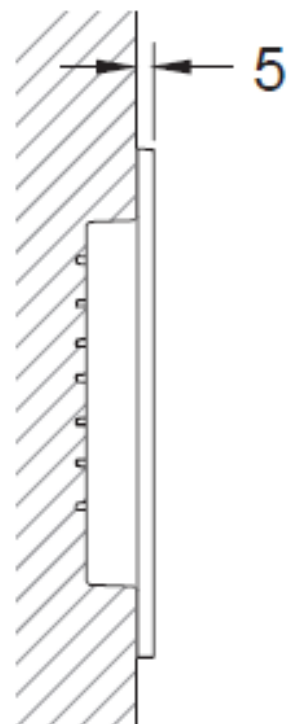

**NOW ABS PLASTIC
PUSH PLATE**
(9.240.400 - White)

TECE
close to you

Suitable for use with all TECE Cisterns

Sheeting Requirements (Prior to tiling):
Standard Mount - 18mm non flex board

Proudly imported and distributed by
Gro Agencies Pty Ltd
Unit 2 / 37 Howe St, Osborne Park, WA, 6017
P 08 9446 3288 E info@groagencies.com.au W www.groagencies.com.au