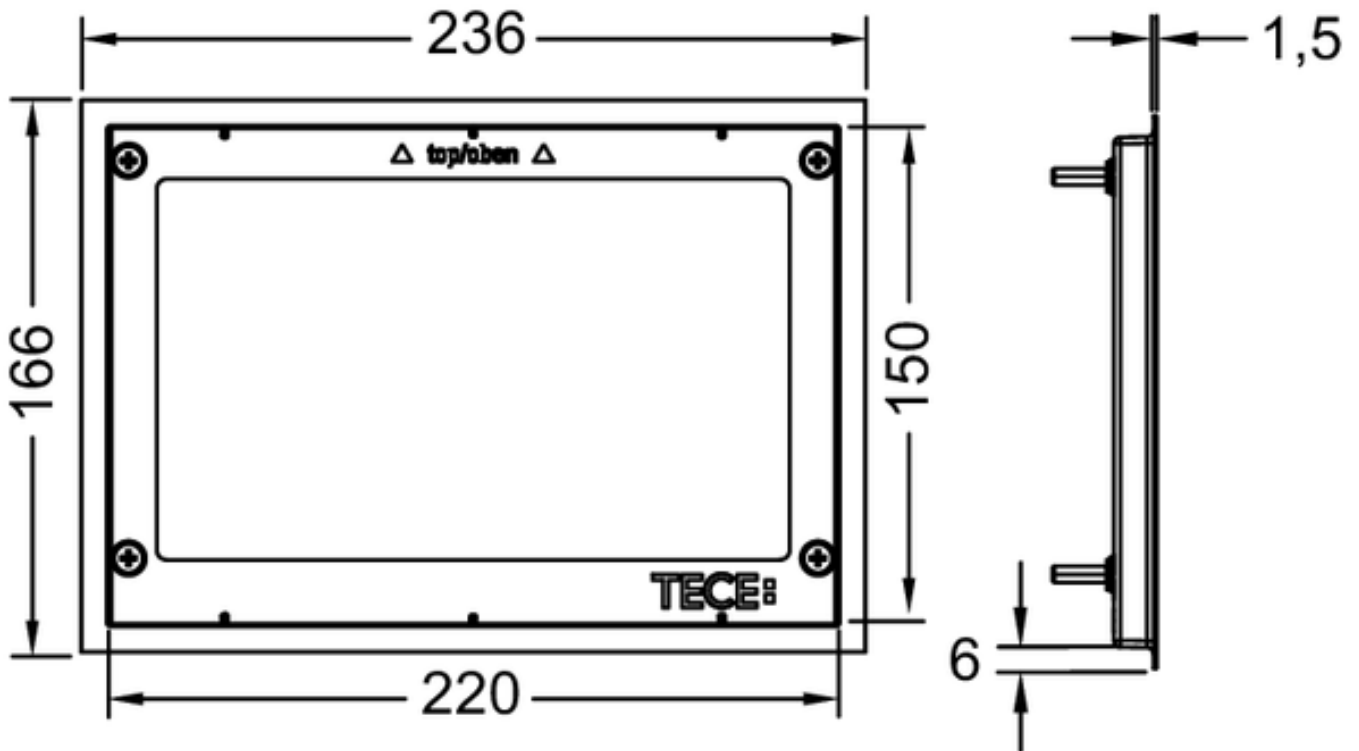

DECORATIVE FRAME

(9.240.643 - Stainless Steel)

(9.240.645 - Chrome)

TECE
close to you

Suitable for use with:
All TECE Cisterns
TECEloop Glass Push Plates
TECESquare Glass Push Plates

Sheeting Requirements (Prior to tiling):
25mm non flex board

Note:

Decorative Frame requires
TECE Flush Mount Kit which is sold separately

White - 9.240.646

Black - 9.240.647

Chrome - 9.240.649

Proudly imported and distributed by

Gro Agencies Pty Ltd

Unit 2 / 37 Howe St, Osborne Park, WA, 6017