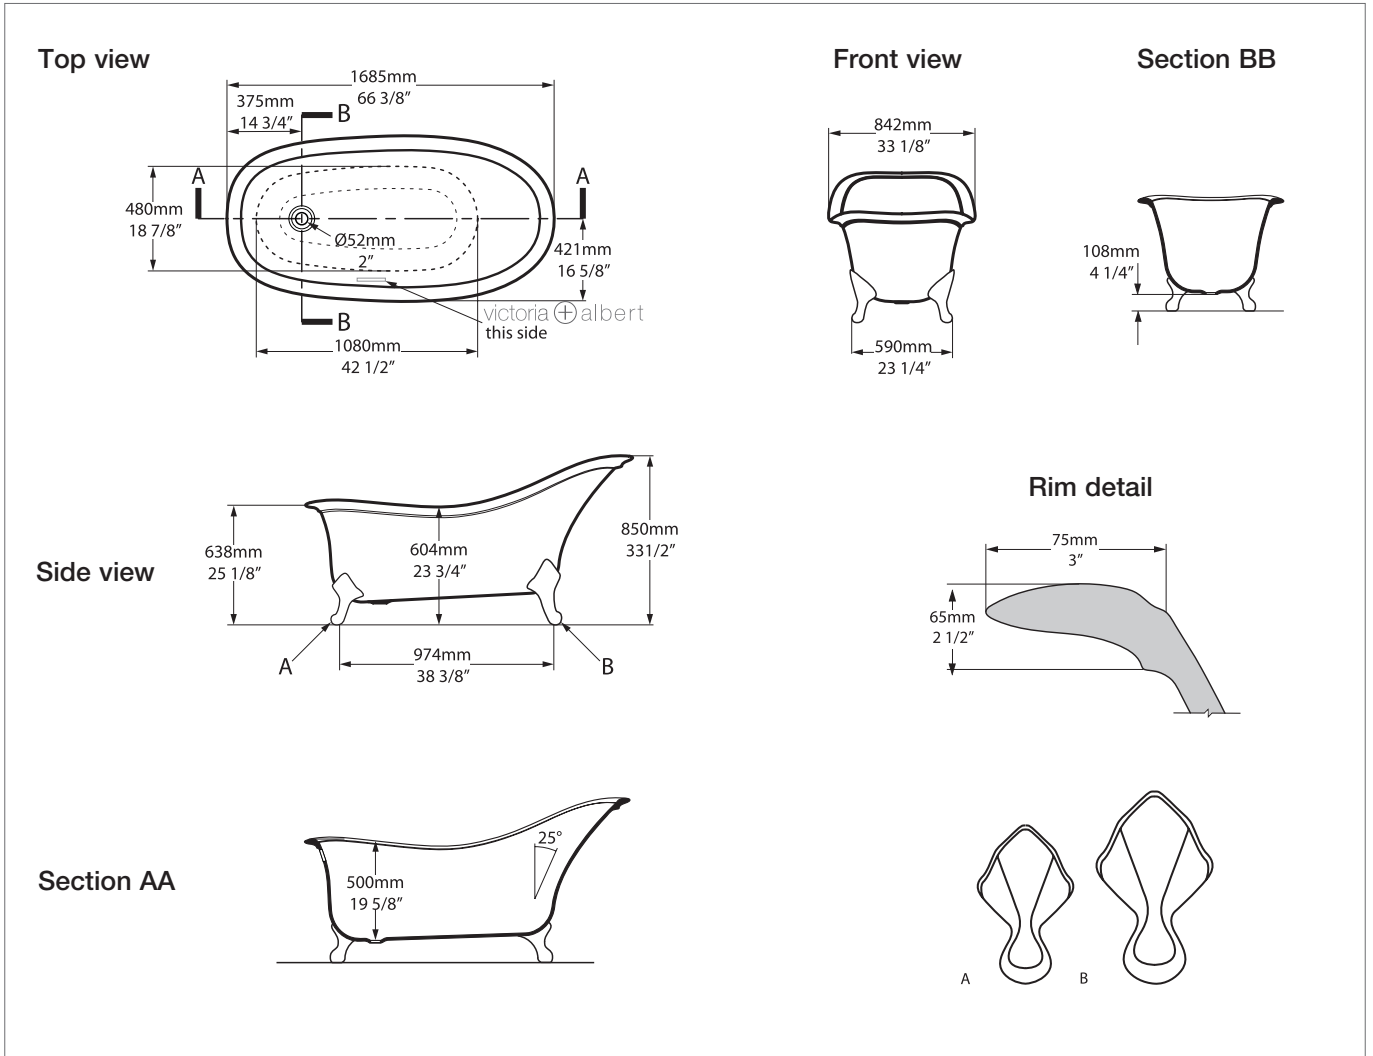

Note: All baths in Australia come standard **without** an overflow.

Drayton DRA-N-SW-NO

Bath shown with optional K50 waste kit

FT-DRA-SW

BV-2.1_0034

260 kg	197 ltr
176 kg	113 ltr
63 kg	0 ltr

rich in Volcanic Limestone™