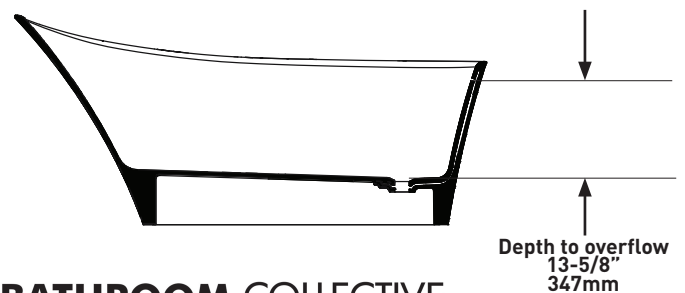

WARRANTY

- 25 years residential
- 8 years commercial
- Visit vandabaths.com for more information

BATHROOM COLLECTIVE

Phone Number: (02) 9011-5711

For care and cleaning, product warranty, and additional information contact:

US Customers

U.S.A.
houseofrohl.com/support
1-800-777-9762

QUEBEC / MARITIMES / WESTERN CANADA
QUÉBEC / MARITIMES / OUEST CANADIEN
QUEBEC / MARITIMOS / CANADA OCCIDENTAL
houseofrohl.ca/support
1-866-473-8442

Canadian Customers

ONTARIO
houseofrohl.ca/support
1-800-287-5354

EMEA Customers

vandabaths.com
+44 (0) 1952 221 100