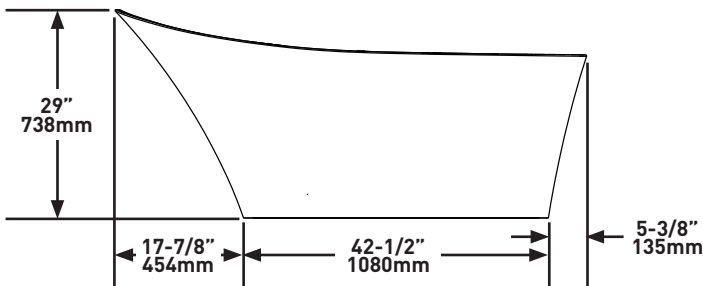

WARRANTY

- 25 years residential
- 8 years commercial
- Visit vandabaths.com for more information

BATHROOM COLLECTIVE

Phone Number: (02) 9011-5711

For care and cleaning, product warranty, and additional information contact:

US Customers

U.S.A.
houseofrohl.com/support
1-800-777-9762

QUEBEC / MARITIMES / WESTERN CANADA
QUÉBEC / MARITIMES / OUEST CANADIEN
QUEBEC / MARITIMOS / CANADA OCCIDENTAL
houseofrohl.ca/support
1-866-473-8442

Canadian Customers

ONTARIO
houseofrohl.ca/support
1-800-287-5354

EMEA Customers

vandabaths.com
+44 (0) 1952 221 100