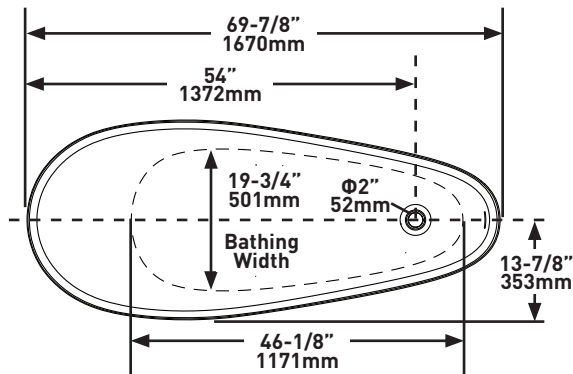

WARRANTY

- 25 years residential
- 8 years commercial
- Visit vandabaths.com for more information

BATHROOM COLLECTIVE

Phone Number: (02) 9011-5711

For care and cleaning, product warranty, and additional information contact:

US Customers

U.S.A.
houseofrohl.com/support
1-800-777-9762

QUEBEC / MARITIMES / WESTERN CANADA
QUÉBEC / MARITIMES / OUEST CANADIEN
QUEBEC / MARITIMOS / CANADA OCCIDENTAL
houseofrohl.ca/support
1-866-473-8442

Canadian Customers

ONTARIO
houseofrohl.ca/support
1-800-287-5354

EMEA Customers

vandabaths.com
+44 (0) 1952 221 100