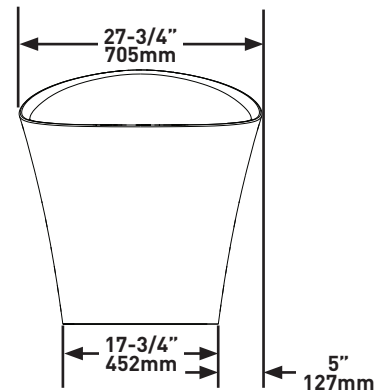

WARRANTY

- 25 years residential
- 8 years commercial
- Visit vandabaths.com for more information

BATHROOM COLLECTIVE

Phone Number: (02) 9011-5711

For care and cleaning, product warranty, and additional information contact:

US Customers

U.S.A.
houseofrohl.com/support
1-800-777-9762

QUEBEC / MARITIMES / WESTERN CANADA
QUÉBEC / MARITIMES / OUEST CANADIEN
QUEBEC / MARITIMOS / CANADA OCCIDENTAL
houseofrohl.ca/support
1-866-473-8442

Canadian Customers

ONTARIO
houseofrohl.ca/support
1-800-287-5354

EMEA Customers

vandabaths.com
+44 (0) 1952 221 100