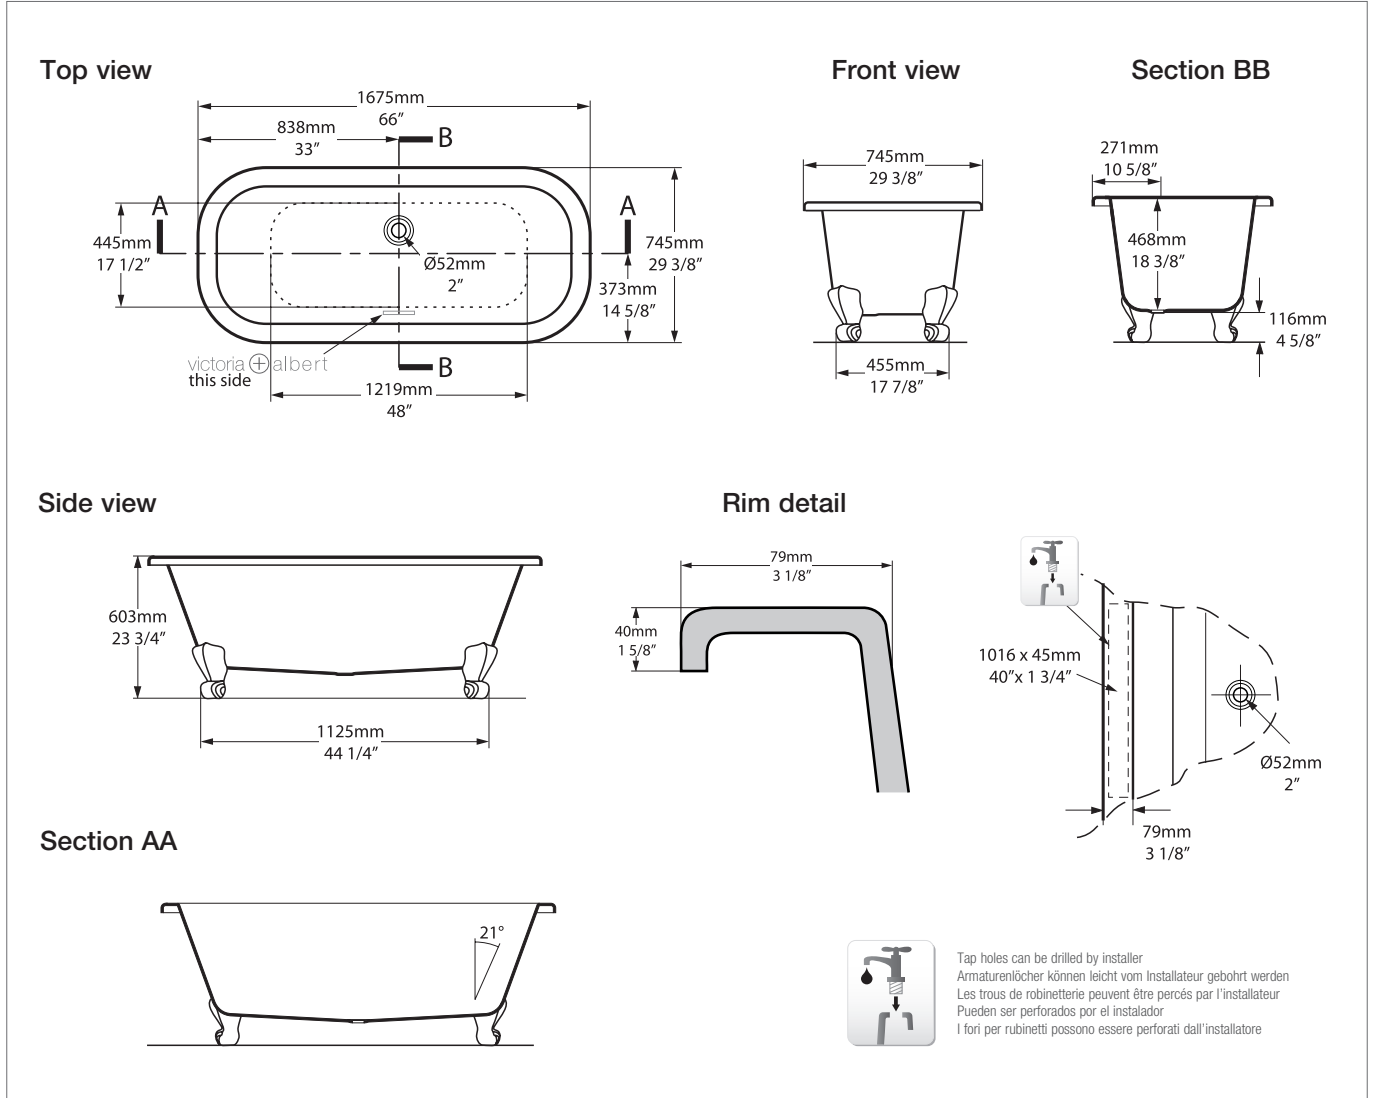

Note: All baths in Australia come standard **without** an overflow.

Richmond RIC-N-SW-NO

Bath shown with optional K50 waste kit

SW QUARRYCAST™ White
 QUARRYCAST™ Weiß
 QUARRYCAST™ Blanc
 QUARRYCAST™ Bianco
 QUARRYCAST™ Bianco

BV-2.1_0057

289 kg	227 ltr
198 kg	136 ltr
62 kg	0 ltr

Recommended wastes: K-12-xx / K-50-xx

BATHROOM COLLECTIVE

Phone Number: (02) 9011-5711

*All measurements subject to +/-5% tolerance
 *Overflow hole not drilled