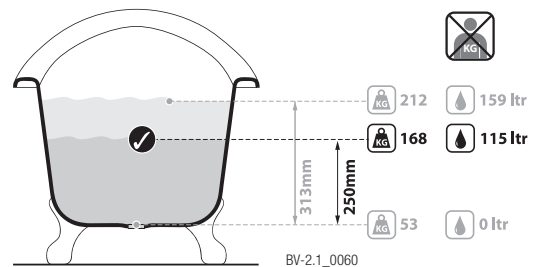

Recommended wastes: K-12-xx / K-50-xx

Massachusetts Code: Approved
cJPC listing by IAPMO: File No. 6574

Guaranteed for residential use for 25 years*
25 Jahre Garantie bei privater Nutzung
25 ans de garantie pour un usage domestique
Garantía de 25 años para uso domestico
La sicurezza garantita per uso residenziale per 25 anni

Guaranteed for commercial use for 8 years*
8 Jahre Garantie bei gewerblicher Nutzung
8 ans de garantie pour un usage commercial
Garantía de 8 años para uso comercial
La sicurezza garantita per uso commerciale per 8 anni

- QUARRYCAST™ white products only. Paint finish exterior guaranteed for 2 years.
- Nur auf weisse QUARRYCAST™ Produkte. Auf Aussenlackierung gibt es 2 Jahre Garantie.
- Uniquement pour les produits en QUARRYCAST™ blanc. Pour les finitions extérieures peintes la garantie est de 2 ans.
- Solo sobre productos en QUARRYCAST™ blanco. Acabados de pintura exterior tienen una garantía de 2 años.
- Solo per prodotti bianchi in QUARRYCAST™. Finitura esteriore dipinta garantita per due anni.