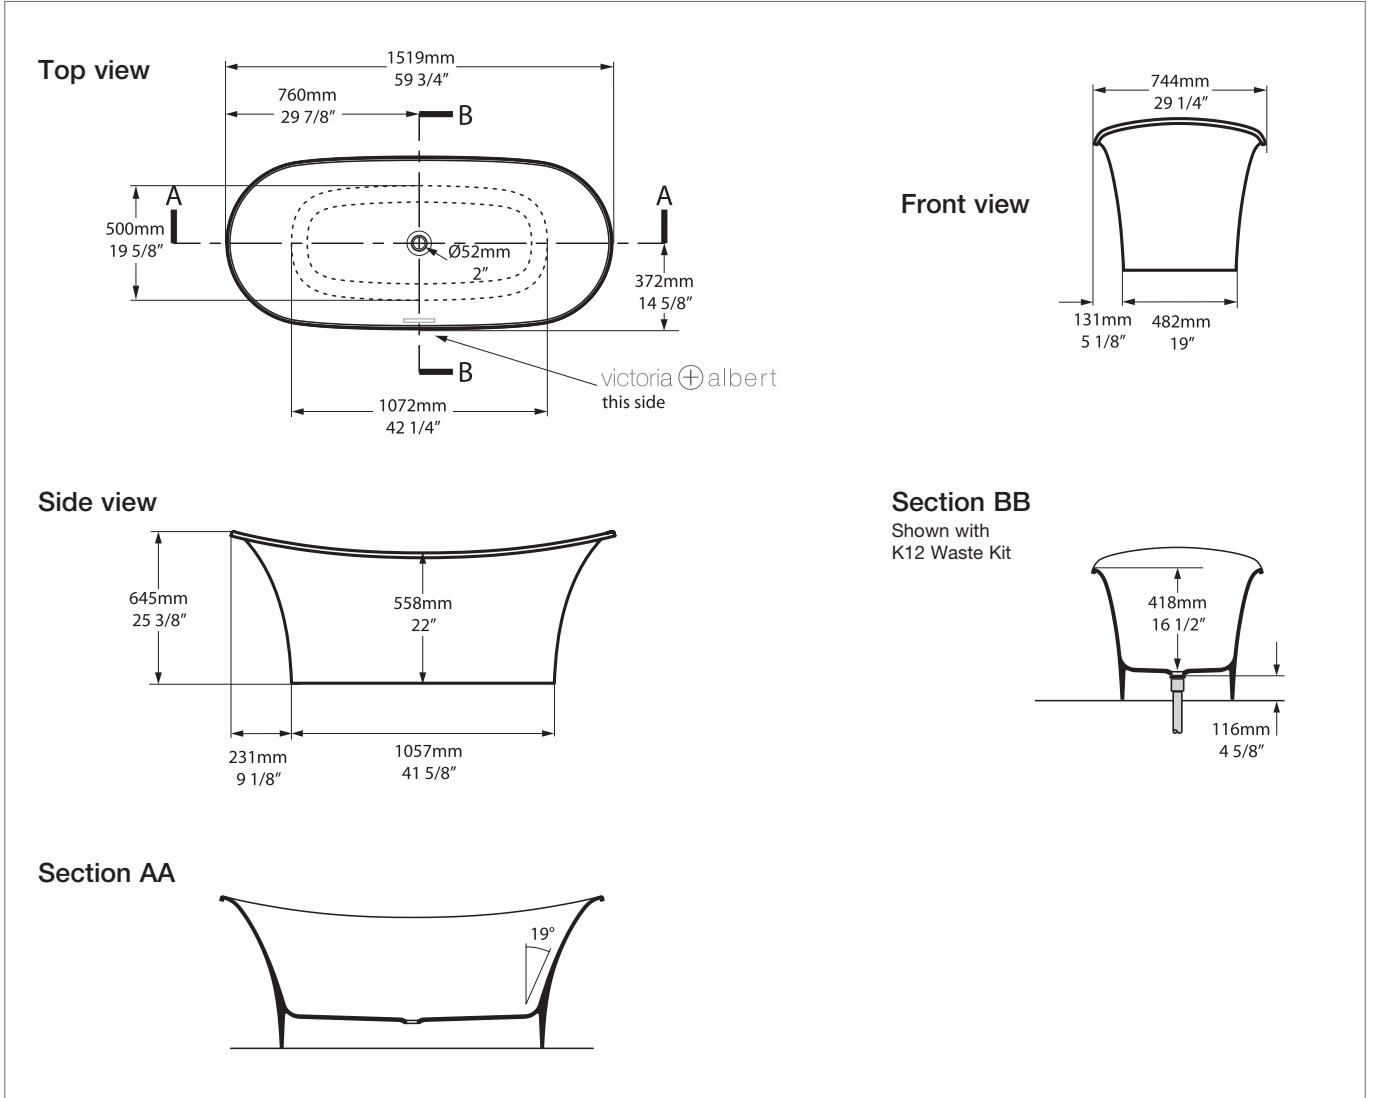

Note: All baths in Australia come standard **without** an overflow.

Toulouse 1500

TO1-N-SW-NO / TO1M-N-SM-NO

250 KG	191 ltr
181 KG	122 ltr
59 KG	0 ltr

BV-2.1_0077(C)

Qc rich in Volcanic Limestone™

Recommended wastes: K-12-xx