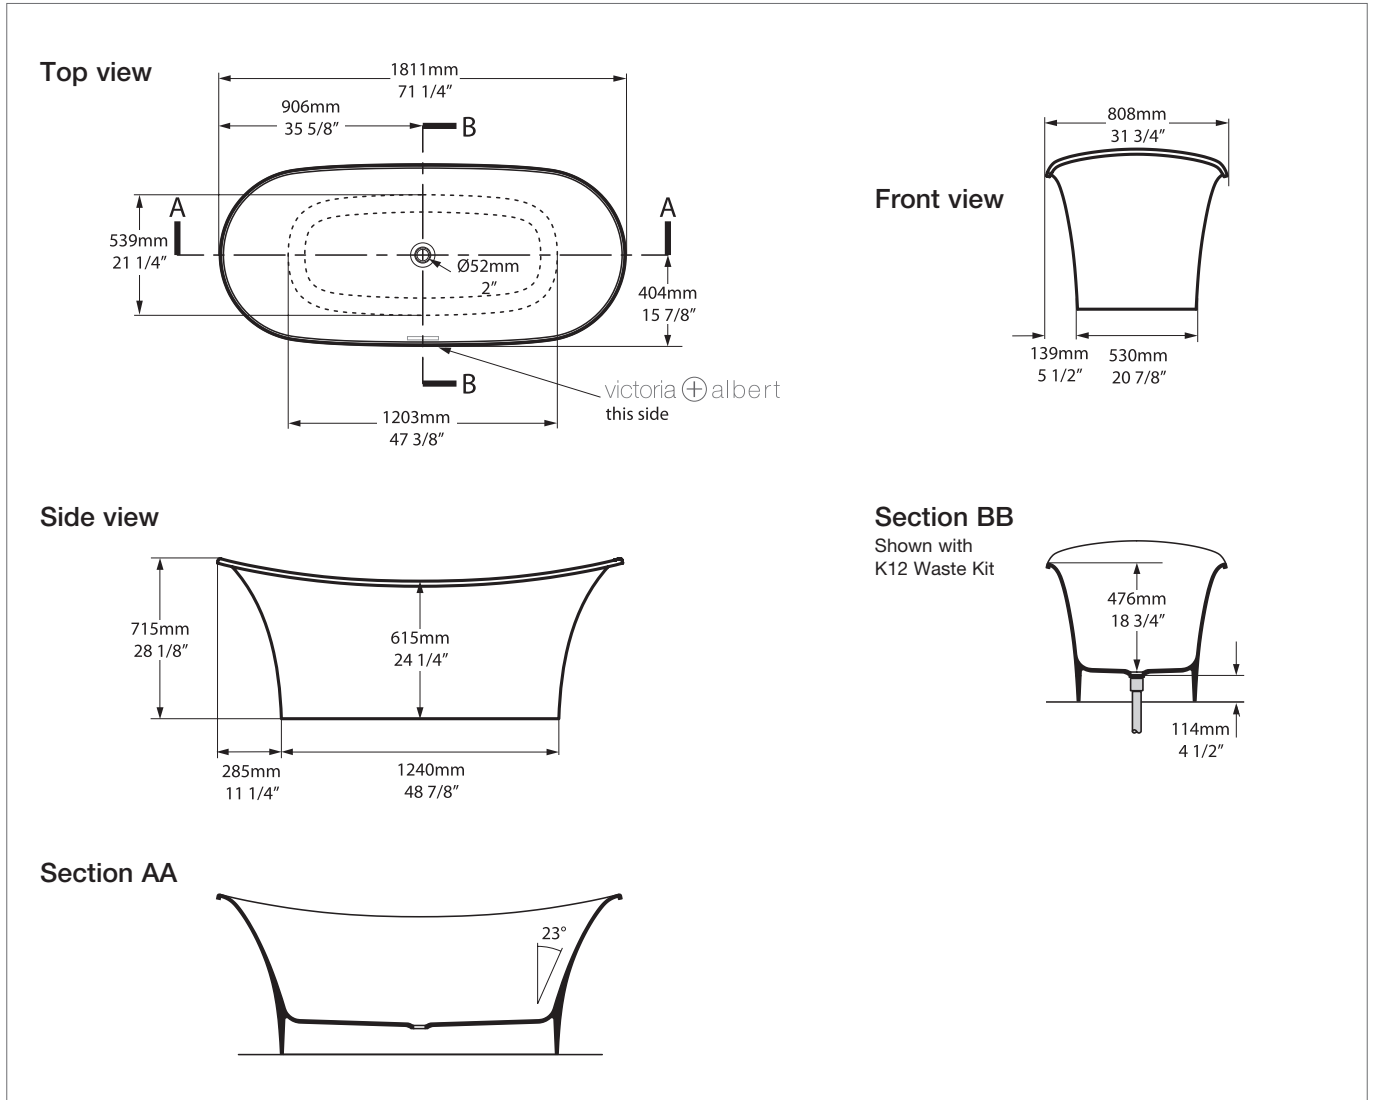

# Toulouse 1800

TOU-N-SW-NO / TOUM-N-SM-NO

**Note:** All baths in Australia come standard **without** an overflow.

BV-2.1\_0078(C)

334 KG	265 ltr
216 KG	147 ltr
69 KG	0 ltr

**Qc** rich in Volcanic Limestone™