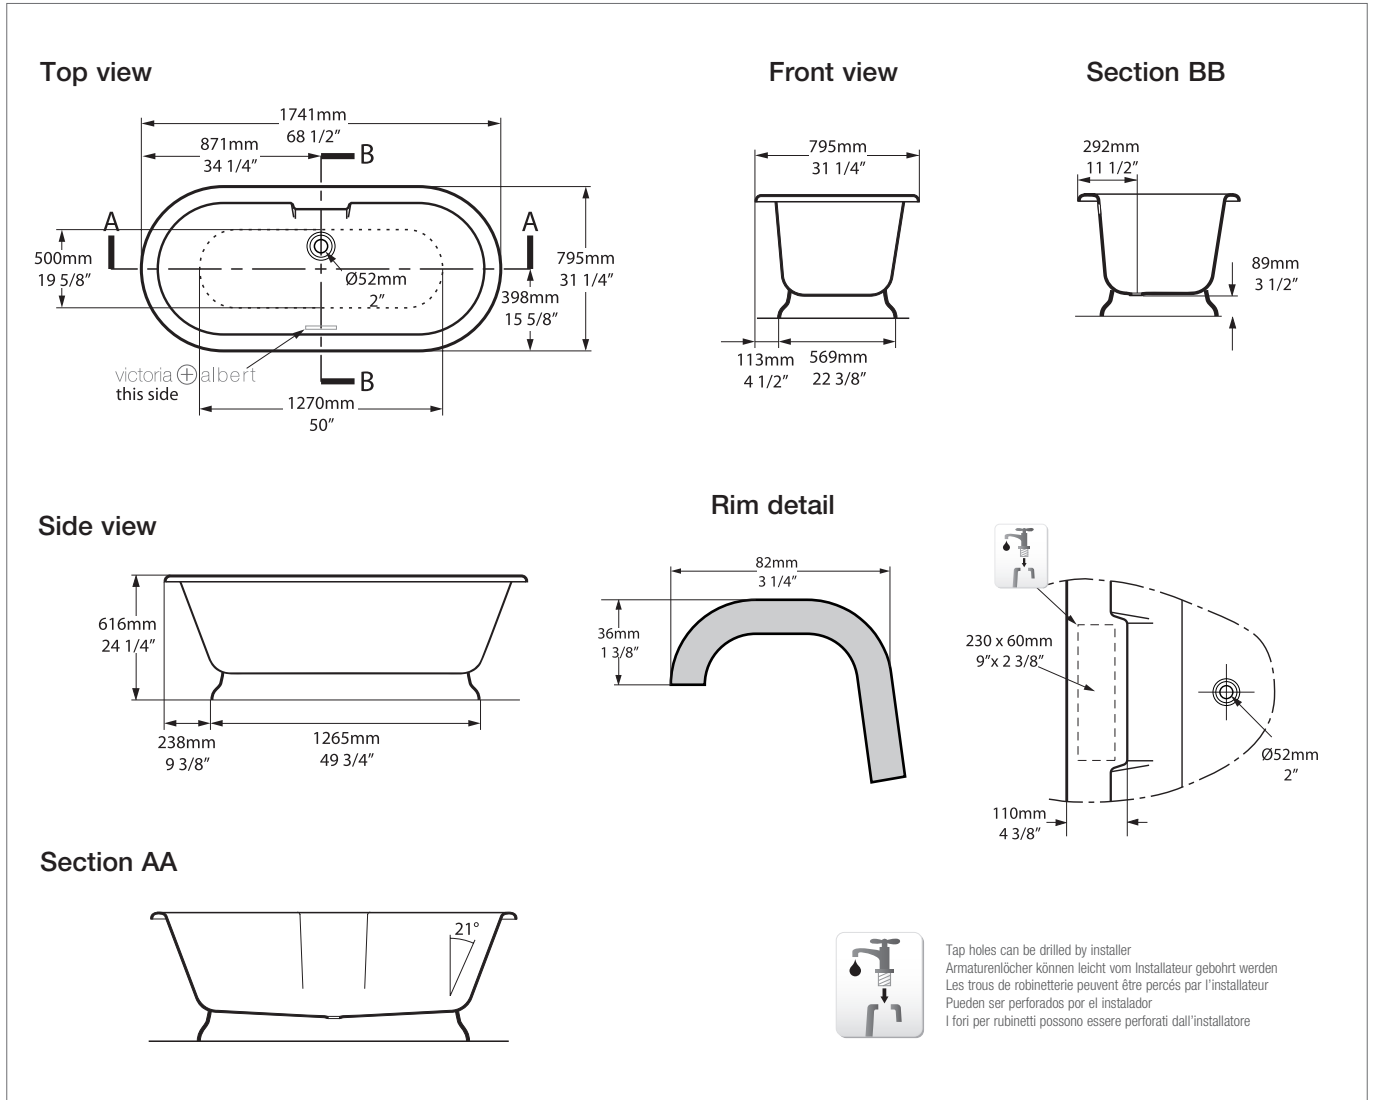

Note: All baths in Australia come standard **without** an overflow.

York YOR-N-SW-NO + YOR-B-SW

340 KG	273 ltr
212 KG	145 ltr
67 KG	0 ltr

BV-2.1_0069

Qc rich in Volcanic Limestone™

BATHROOM COLLECTIVE

Phone Number: (02) 9011-5711