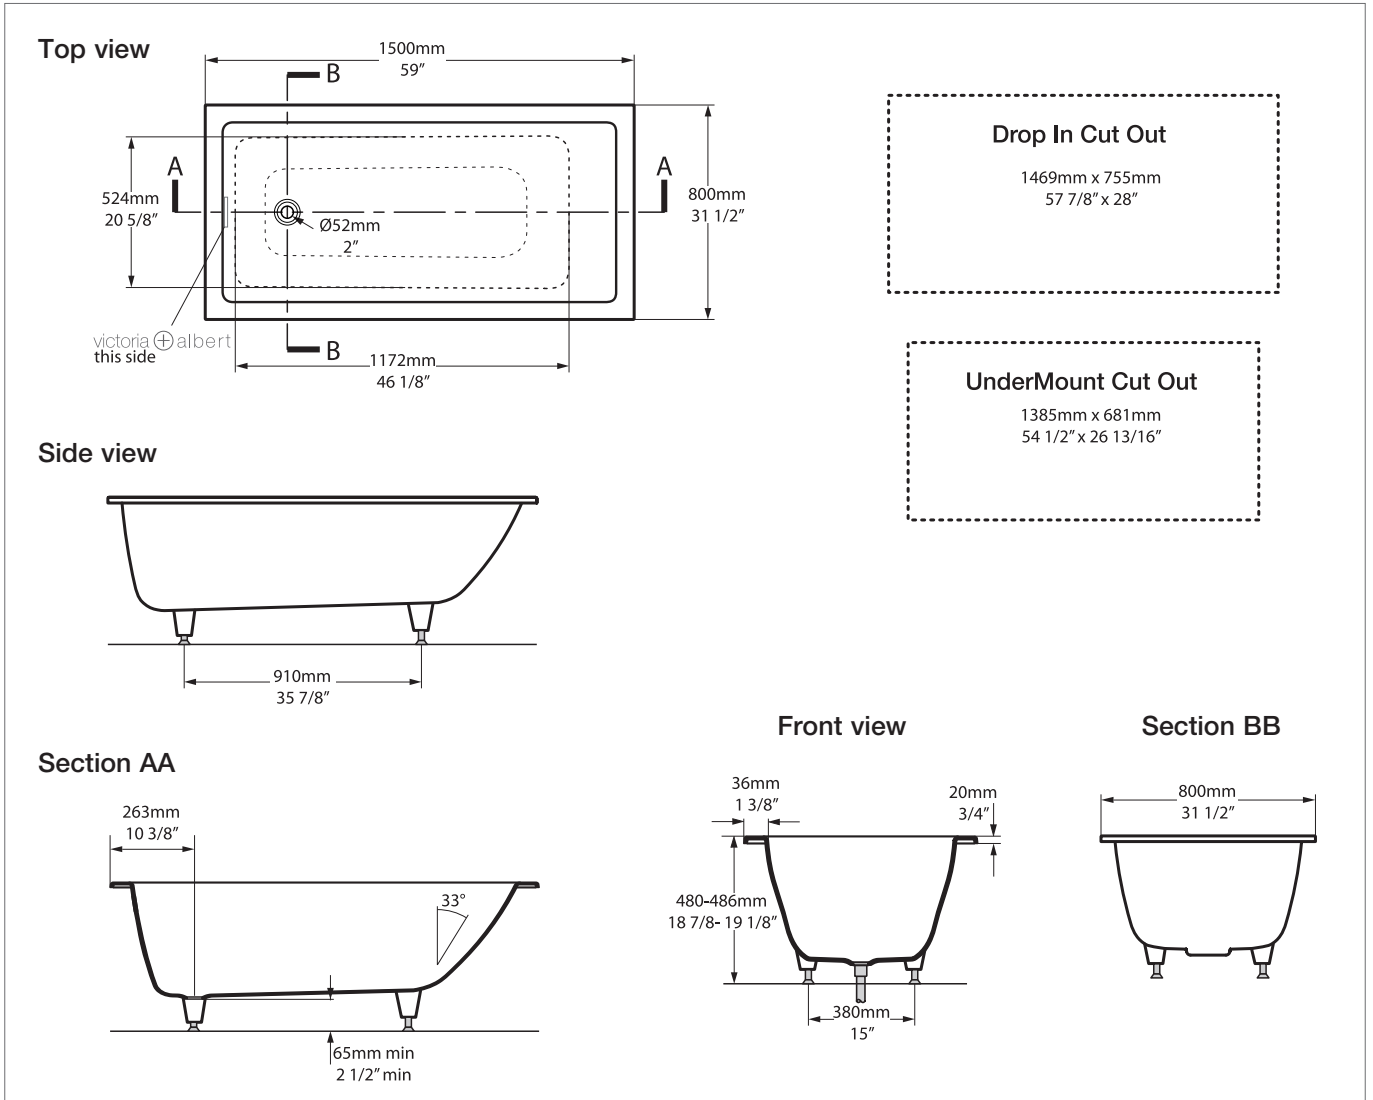

Note: All baths in Australia come standard **without** an overflow.

Kaldera 5 KAL5-N-SW-NO

244	193 ltr
201	150 ltr
51	0 ltr

BV-2.1_0046(A)

Recommended wastes: K-12-xx

Qc rich in Volcanic Limestone™

BATHROOM COLLECTIVE