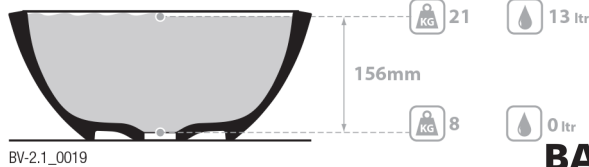

# Maru 42 VB-MAU-42-NO

rich in  
Volcanic  
Limestone™

Recommended wastes: K-25-xx

**BATHROOM COLLECTIVE**

Phone Number: (02) 9011-5711

\*All measurements subject to +/-5% tolerance

Massachusetts Code: Approved  
cUPC listing by IAPMO: File No. 6970