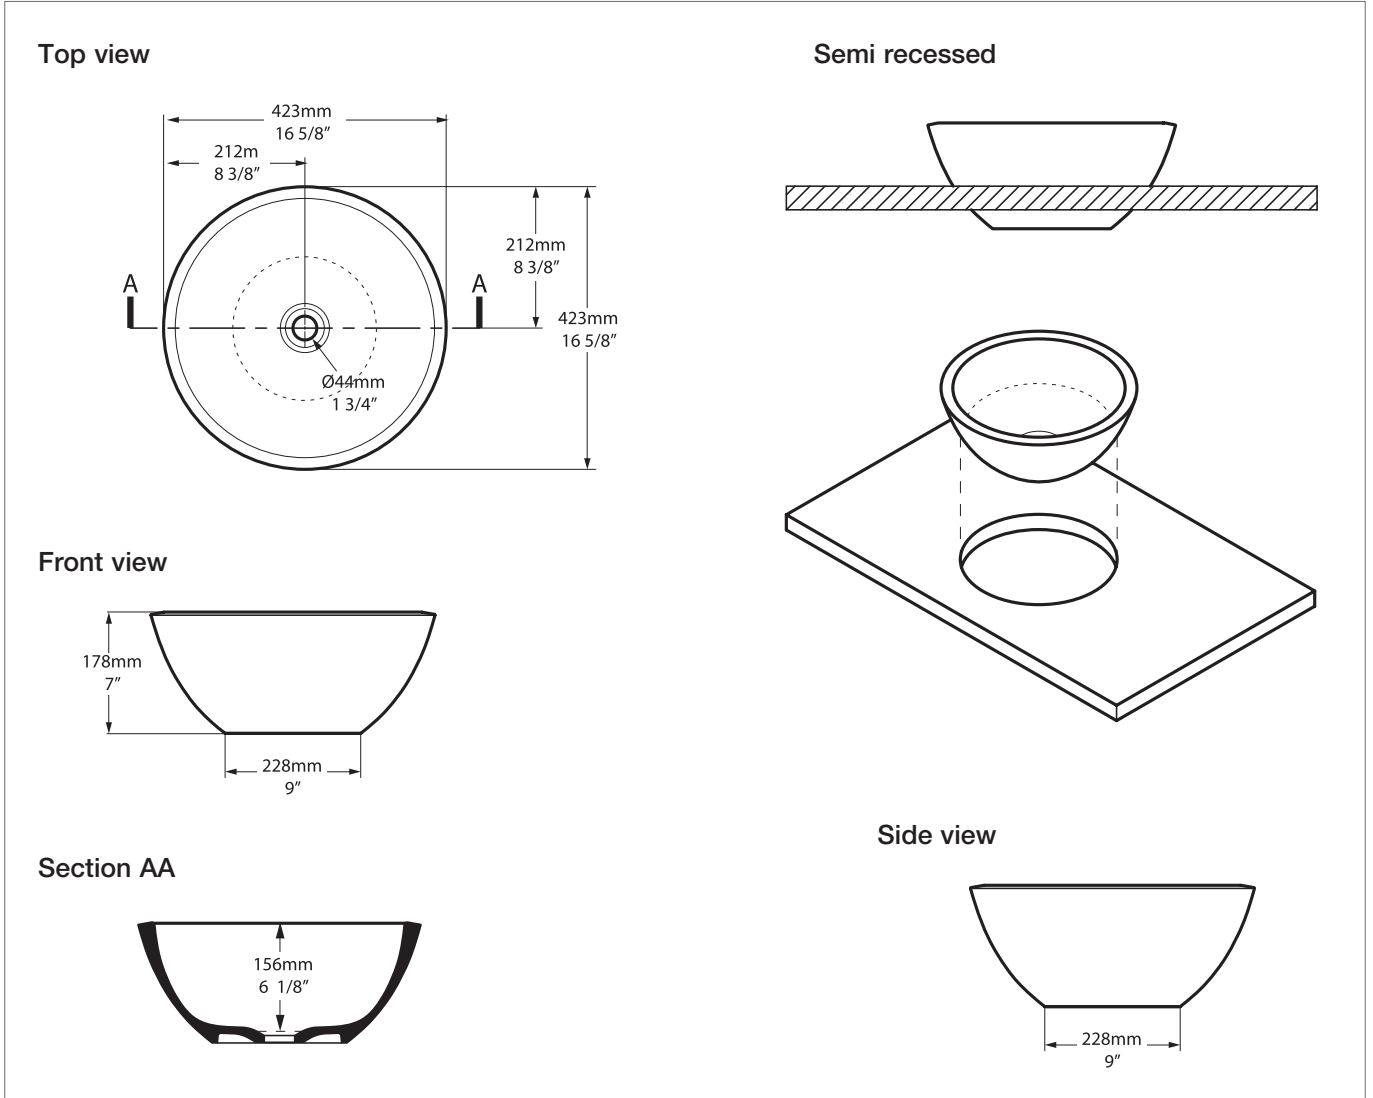

# Maru 42 VB-MAU-42-NO

rich in  
Volcanic  
Limestone™

Recommended wastes: K-25-xx

**BATHROOM COLLECTIVE**

Phone Number: (02) 9011-5711

\*All measurements subject to +/-5% tolerance

Massachusetts Code: Approved  
cUPC listing by IAPMO: File No. 6970