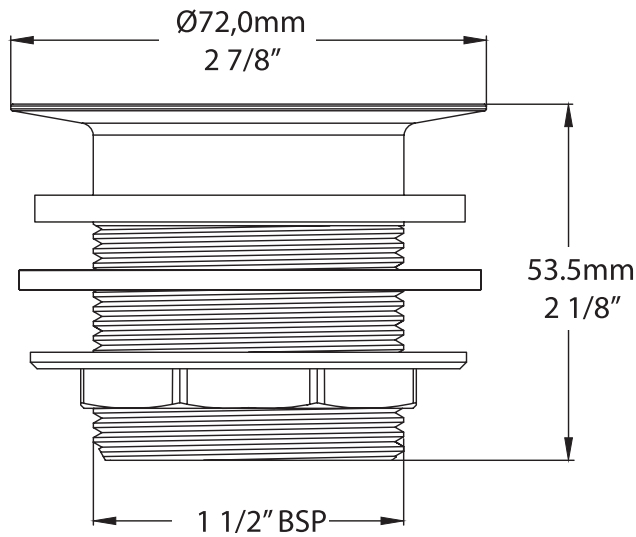

Bath waste products have been tested to a load rating of 100kg.

Any load above 100kg may affect the product warranty.

Kit 12 K-12-xx

BATHROOM COLLECTIVE

Phone Number: (02) 9011-5711

*All measurements subject to +/-5% tolerance