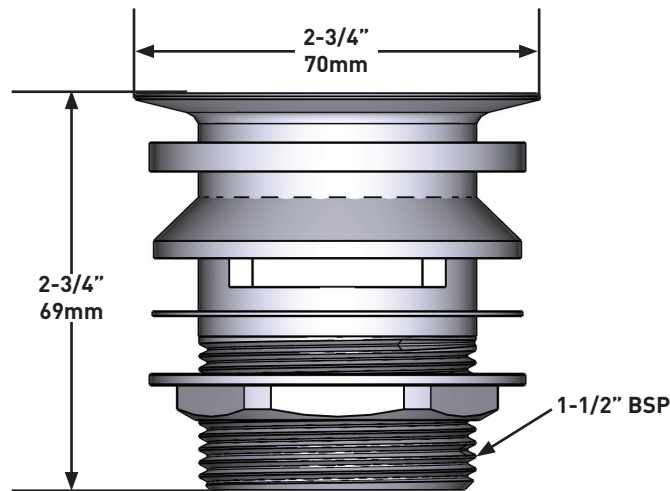

DESCRIPTION

- Flip coin bath waste with integral overflow

STANDARDS

- WMTS 040 (2022)

WARRANTY

- Bath waste products have been tested to a load rating of 100kg. Any load above 100kg may affect the product warranty
- Visit www.vandabaths.com for further information

SPECIFICATIONS

Slotted flip plug bath drain

MODELS: K-15

BATHROOM COLLECTIVE

Phone Number: (02) 9011-5711

For care and cleaning, product warranty, and additional information contact:

US Customers

U.S.A.
houseofrohl.com/support
 1-800-777-9762