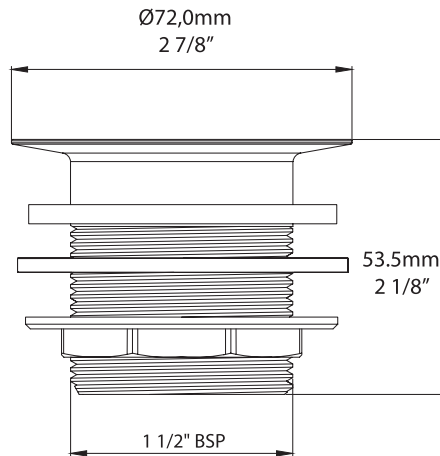

Kit 17 K-17-xx

*All measurements subject to +/-5% tolerance

- K-17-PC Polished Chrome, Chrom Poliirt, Chrome Poli, Cromado brillante, Cromo Lucidato
- K-17-PN Polished Nickel, Nickel Poliirt, Nickel Poli, Niquel Brillante, Nickel Lucidato
- K-17-PB Polished Brass, Messing Poliirt, Laiton Poli, Latón Pulido, Ottone Lucidato
- K-17-BN Brushed Nickel, Nickel Gebürstet, Nickel Brossé, Niquel Satinado, Nickel Spazzolato

- Exposed overflow bath waste kit with flush fitting coin flip drain. For baths without a pre-drilled overflow. Please note, overflow will need to be drilled for installation.
- Suits the Amafi, Amiata 1500, Amiata 1650, Barcelona Classic, Barcelona 1500, Barcelona 1700, Barcelona 1800, Cabrits, los, Mozzano, Mozzano 2, Napoli, Pescadero, Taizu, Terrassa, Toulouse 1500, Toulouse 1800, Vetralla 1500 and Vetralla 1650 baths.