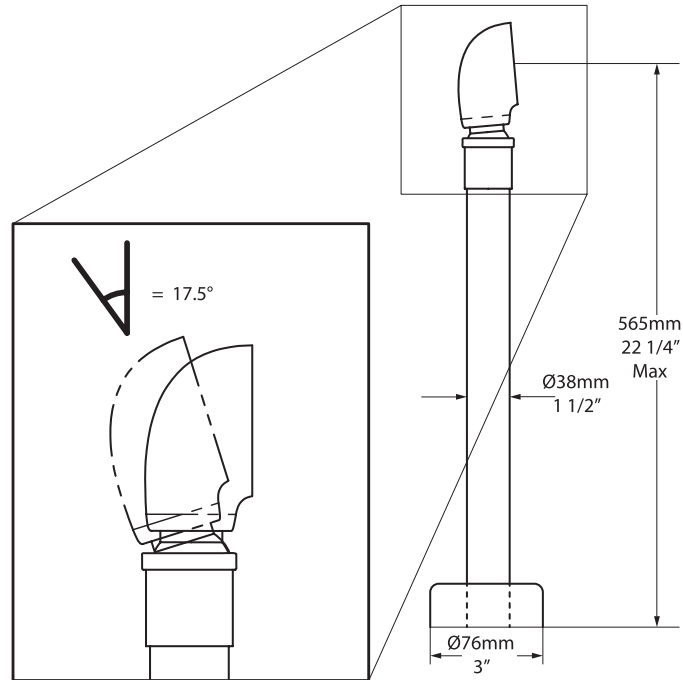

Kit 17 K-17-xx

*All measurements subject to +/-5% tolerance

- K-17-PC Polished Chrome, Chrom Poliirt, Chrome Poli, Cromado brillante, Cromo Lucidato
- K-17-PN Polished Nickel, Nickel Poliirt, Nickel Poli, Niquel Brillante, Nickel Lucidato
- K-17-PB Polished Brass, Messing Poliirt, Laiton Poli, Latón Pulido, Ottone Lucidato
- K-17-BN Brushed Nickel, Nickel Gebürstet, Nickel Brossé, Niquel Satinado, Nickel Spazzolato

- Exposed overflow bath waste kit with flush fitting coin flip drain. For baths without a pre-drilled overflow. Please note, overflow will need to be drilled for installation.
- Suits the Amafi, Amiata 1500, Amiata 1650, Barcelona Classic, Barcelona 1500, Barcelona 1700, Barcelona 1800, Cabrits, los, Mozzano, Mozzano 2, Napoli, Pescadero, Taizu, Terrassa, Toulouse 1500, Toulouse 1800, Vetralla 1500 and Vetralla 1650 baths.

Guaranteed for residential use for 5 years
5 Jahre Garantie bei privater Nutzung
5 ans de garantie pour un usage domestique
Garantía de 5 años para uso domestico
La sicurezza garantita per uso residenziale per 5 anni

BATHROOM COLLECTIVE

Phone Number: (02) 9011-5711