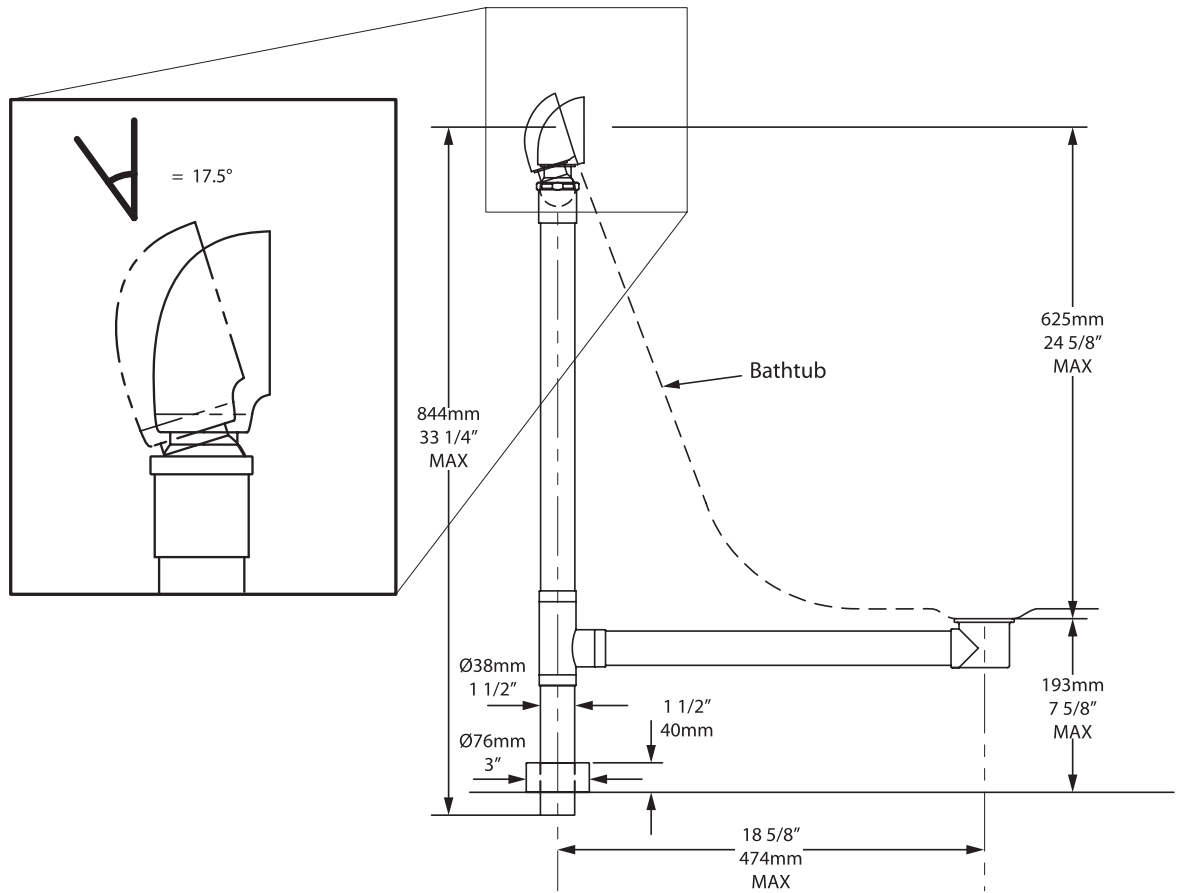

Kit 50 K-50-xx

BATHROOM COLLECTIVE

Phone Number: (02) 9011-5711

*All measurements subject to +/-5% tolerance

- Bath drain with above floor shoe tube. Features contemporary "toe tapper" plug and traditional plug & chain.