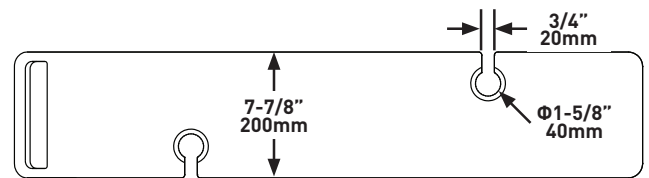

Low friction tape

BATHROOM COLLECTIVE

Phone Number: (02) 9011-5711

For care and cleaning, product warranty, and additional information contact:

US Customers

U.S.A.
houseofrohl.com/support
1-800-777-9762

Canadian Customers

Quebec / Maritimes / Western Canada
Québec / Maritimes / Ouest Canadien
Quebec / Maritimos / Canada Occidental
houseofrohl.ca/support
1-866-473-8442

EMEA Customers

United Kingdom
www.houseofrohl.uk
+44 (0) 1952 221 100