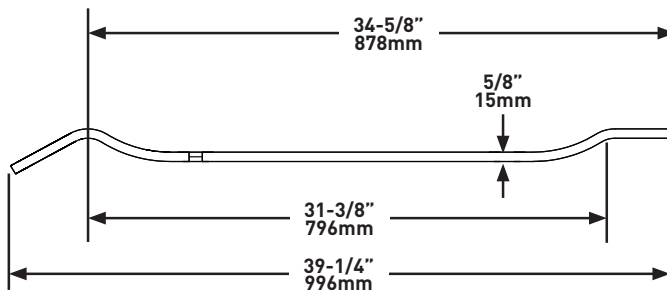

DESCRIPTION

- Recommended for the Barcelona 1800, Barcelona Classic, Napoli and Radford

FINISH

- Black, Oak, Walnut, White

WARRANTY

- Visit vandabaths.com for more information

SPECIFICATIONS

TOMBOLO 11

Contemporary bath rack

MODELS:

TOM-11-BLK, TOM-11-OAK,
TOM-11-WAL, TOM-11-WHT

Low friction tape

BATHROOM COLLECTIVE

Phone Number: (02) 9011-5711

For care and cleaning, product warranty, and additional information contact: