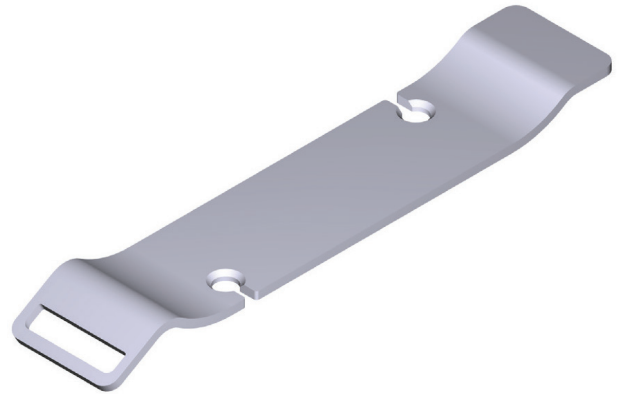

DESCRIPTION

- Recommended for the Barcelona 1800, Barcelona Classic, Napoli and Radford

FINISH

- Black, Oak, Walnut, White

WARRANTY

- Visit vandabaths.com for more information

SPECIFICATIONS

TOMBOLO 11

Contemporary bath rack

MODELS:

TOM-11-BLK, TOM-11-OAK,
TOM-11-WAL, TOM-11-WHT

Low friction tape

BATHROOM COLLECTIVE

Phone Number: (02) 9011-5711

For care and cleaning, product warranty, and additional information contact: