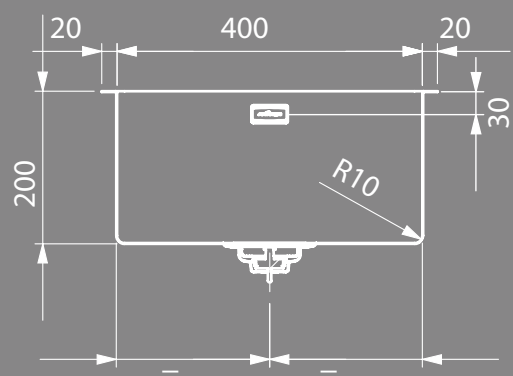

Radius 40

Sopratop
Overmount

Filotop
Flushmount

Sottotop
Undermount

Dettagli	Details	
Dimensioni esterne mm	Outer dimension mm	440x440 h 200
Dimensioni vasca mm	Bowl dimension mm	400x400
Dimensioni vasca mm	Bowl dimension mm	
Base cm	Cabinet cm	60
Piletta	Outlet	3,5" Square
Dimensioni scatola mm	Box sizes mm	515x520x295 6,7 kg

Incasso	Installation		Codice Code	
Sopratop	Overmount		BI404021	
Filotop	Flushmount		BG404021	
Sottotop	Undermount		B0404021	