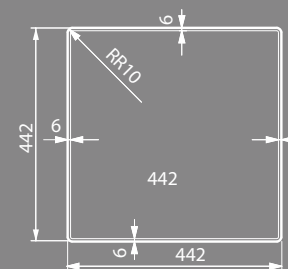

Radius 40

Sopratop
Overmount

Filotop
Flushmount

Sottotop
Undermount

Dettagli	Details	
Dimensioni esterne mm	Outer dimension mm	440x440 h 200
Dimensioni vasca mm	Bowl dimension mm	400x400
Dimensioni vasca mm	Bowl dimension mm	
Base cm	Cabinet cm	60
Piletta	Outlet	3,5" Square
Dimensioni scatola mm	Box sizes mm	515x520x295 6,7 kg

Incasso	Installation		Codice Code	
Sopratop	Overmount		BI404021	
Filotop	Flushmount		BG404021	
Sottotop	Undermount		B0404021	