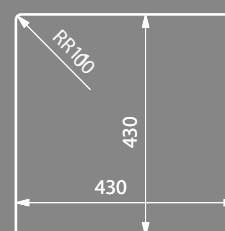

Radius 40

Sopratop
Overmount

Filotop
Flushmount

Sottotop
Undermount

Dettagli	Details	
Dimensioni esterne mm	Outer dimension mm	440x440 h 200
Dimensioni vasca mm	Bowl dimension mm	400x400
Dimensioni vasca mm	Bowl dimension mm	
Base cm	Cabinet cm	60
Piletta	Outlet	3,5" Square
Dimensioni scatola mm	Box sizes mm	515x520x295 6,7 kg

Incasso	Installation		Codice Code	
Sopratop	Overmount		BI404021	
Filotop	Flushmount		BG404021	
Sottotop	Undermount		B0404021	