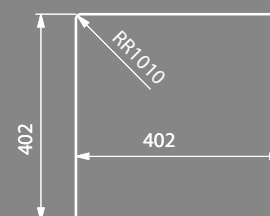

Radius 40

Sopratop
Overmount

Filotop
Flushmount

Sottotop
Undermount

Dettagli	Details	
Dimensioni esterne mm	Outer dimension mm	440x440 h 200
Dimensioni vasca mm	Bowl dimension mm	400x400
Dimensioni vasca mm	Bowl dimension mm	
Base cm	Cabinet cm	60
Piletta	Outlet	3,5" Square
Dimensioni scatola mm	Box sizes mm	515x520x295 6,7 kg

Incasso	Installation		Codice Code	
Sopratop	Overmount		BI404021	
Filotop	Flushmount		BG404021	
Sottotop	Undermount		B0404021	