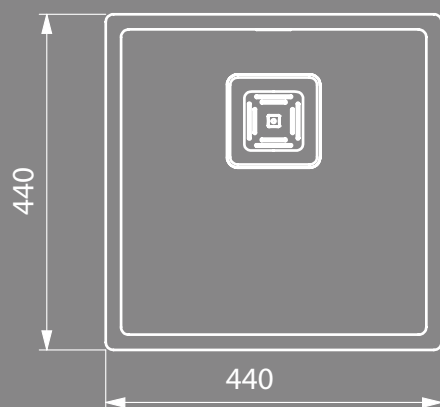

Radius 40

Sopratop
Overmount

Filotop
Flushmount

Sottotop
Undermount

Dettagli	Details	
Dimensioni esterne mm	Outer dimension mm	440x440 h 200
Dimensioni vasca mm	Bowl dimension mm	400x400
Dimensioni vasca mm	Bowl dimension mm	
Base cm	Cabinet cm	60
Piletta	Outlet	3,5" Square
Dimensioni scatola mm	Box sizes mm	515x520x295 6,7 kg

Incasso	Installation		Codice Code	
Sopratop	Overmount		BI404021	
Filotop	Flushmount		BG404021	
Sottotop	Undermount		B0404021	