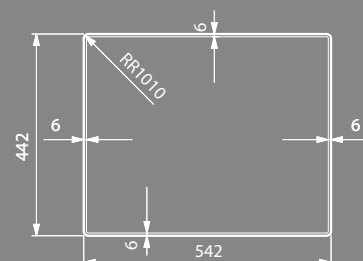

Radius 50

Sopratop
Overmount

Filotop
Flushmount

Sottotop
Undermount

Foro Sottotop

Dettagli	Details	
Dimensioni esterne mm	Outer dimension mm	540x440 h 200
Dimensioni vasca mm	Bowl dimension mm	500x400
Dimensioni vasca mm	Bowl dimension mm	
Base cm	Cabinet cm	60
Piletta	Outlet	3,5" Square
Dimensioni scatola mm	Box sizes mm	615x520x295 7,5 kg

Incasso	Installation		Codice Code
Sopratop	Overmount		BI504021
Filotop	Flushmount		BG504021
Sottotop	Undermount		B0504021