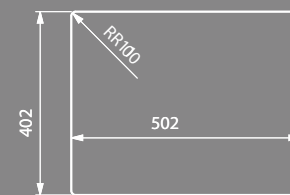

Radius 50

Sopratop
Overmount

Filotop
Flushmount

Sottotop
Undermount

Foro Sottotop

Dettagli	Details	
Dimensioni esterne mm	Outer dimension mm	540x440 h 200
Dimensioni vasca mm	Bowl dimension mm	500x400
Dimensioni vasca mm	Bowl dimension mm	
Base cm	Cabinet cm	60
Piletta	Outlet	3,5" Square
Dimensioni scatola mm	Box sizes mm	615x520x295 7,5 kg

Incasso	Installation		Codice Code
Sopratop	Overmount		BI504021
Filotop	Flushmount		BG504021
Sottotop	Undermount		B0504021