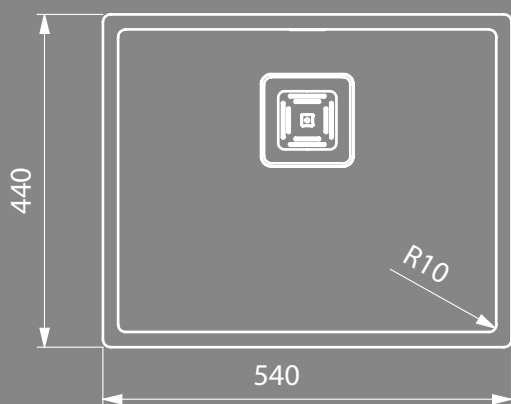

Radius 50

Sopratop
Overmount

Filotop
Flushmount

Sottotop
Undermount

Foro Sottotop

Dettagli	Details	
Dimensioni esterne mm	Outer dimension mm	540x440 h 200
Dimensioni vasca mm	Bowl dimension mm	500x400
Dimensioni vasca mm	Bowl dimension mm	
Base cm	Cabinet cm	60
Piletta	Outlet	3,5" Square
Dimensioni scatola mm	Box sizes mm	615x520x295 7,5 kg

Incasso	Installation		Codice Code
Sopratop	Overmount		BI504021
Filotop	Flushmount		BG504021
Sottotop	Undermount		B0504021