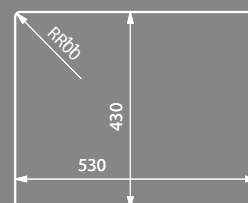

Radius 50

Sopratop
Overmount

Filotop
Flushmount

Sottotop
Undermount

Foro Sottotop

Dettagli	Details	
Dimensioni esterne mm	Outer dimension mm	540x440 h 200
Dimensioni vasca mm	Bowl dimension mm	500x400
Dimensioni vasca mm	Bowl dimension mm	
Base cm	Cabinet cm	60
Piletta	Outlet	3,5" Square
Dimensioni scatola mm	Box sizes mm	615x520x295 7,5 kg

Incasso	Installation		Codice Code
Sopratop	Overmount		BI504021
Filotop	Flushmount		BG504021
Sottotop	Undermount		B0504021