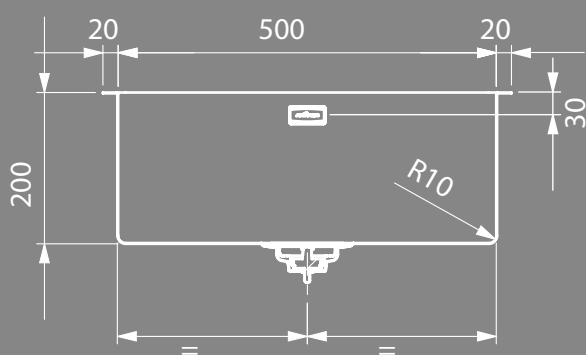

Radius 50

Sopratop
Overmount

Filotop
Flushmount

Sottotop
Undermount

Foro Sottotop

Dettagli	Details	
Dimensioni esterne mm	Outer dimension mm	540x440 h 200
Dimensioni vasca mm	Bowl dimension mm	500x400
Dimensioni vasca mm	Bowl dimension mm	
Base cm	Cabinet cm	60
Piletta	Outlet	3,5" Square
Dimensioni scatola mm	Box sizes mm	615x520x295 7,5 kg

Incasso	Installation		Codice Code
Sopratop	Overmount		BI504021
Filotop	Flushmount		BG504021
Sottotop	Undermount		B0504021