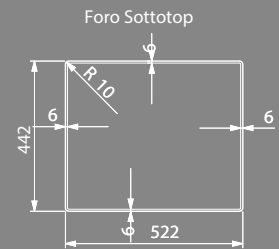

Ghost 60

Sopratop
Overmount

Filotop
Flushmount

Sottotop
Undermount

Dettagli	Details	
Dimensioni esterne mm	Outer dimension mm	520x440 h 200
Dimensioni vasca mm	Bowl dimension mm	400x400+80
Dimensioni vasca mm	Bowl dimension mm	
Base cm	Cabinet cm	60
Piletta	Outlet	3,5" Square
Dimensioni scatola mm	Box sizes mm	600x520x295 13 kg

Incasso	Installation	Codice Code
Sopratop	Overmount (left bowl)	SIG60SX
Filotop	Flushmount (left bowl)	SFG60SX
Sottotop	Undermount (left bowl)	SSG60SX
Sopratop	Overmount (right bowl)	SIG60DX
Filotop	Flushmount (right bowl)	SFG60DX
Sottotop	Undermount (right bowl)	SSG60DX