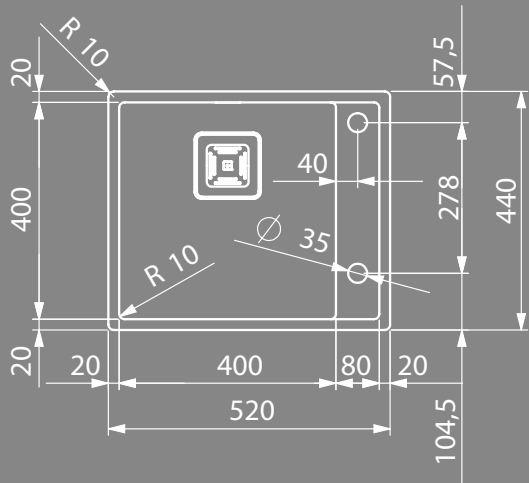

Ghost 60

Sopratop
Overmount

Filotop
Flushmount

Sottotop
Undermount

Dettagli	Details	
Dimensioni esterne mm	Outer dimension mm	520x440 h 200
Dimensioni vasca mm	Bowl dimension mm	400x400+80
Dimensioni vasca mm	Bowl dimension mm	
Base cm	Cabinet cm	60
Piletta	Outlet	3,5" Square
Dimensioni scatola mm	Box sizes mm	600x520x295 13 kg

Incasso	Installation	Codice Code
Sopratop	Overmount (left bowl)	SIG60SX
Filotop	Flushmount (left bowl)	SFG60SX
Sottotop	Undermount (left bowl)	SSG60SX
Sopratop	Overmount (right bowl)	SIG60DX
Filotop	Flushmount (right bowl)	SFG60DX
Sottotop	Undermount (right bowl)	SSG60DX