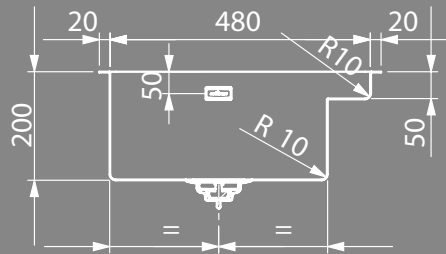

Ghost 60

Sopratop
Overmount

Filotop
Flushmount

Sottotop
Undermount

Dettagli	Details	
Dimensioni esterne mm	Outer dimension mm	520x440 h 200
Dimensioni vasca mm	Bowl dimension mm	400x400+80
Dimensioni vasca mm	Bowl dimension mm	
Base cm	Cabinet cm	60
Piletta	Outlet	3,5" Square
Dimensioni scatola mm	Box sizes mm	600x520x295 13 kg

Incasso	Installation	Codice Code
Sopratop	Overmount (left bowl)	SIG60SX
Filotop	Flushmount (left bowl)	SFG60SX
Sottotop	Undermount (left bowl)	SSG60SX
Sopratop	Overmount (right bowl)	SIG60DX
Filotop	Flushmount (right bowl)	SFG60DX
Sottotop	Undermount (right bowl)	SSG60DX