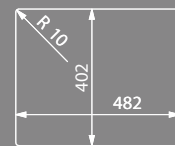

Ghost 60

Sopratop
Overmount

Filotop
Flushmount

Sottotop
Undermount

Dettagli	Details	
Dimensioni esterne mm	Outer dimension mm	520x440 h 200
Dimensioni vasca mm	Bowl dimension mm	400x400+80
Dimensioni vasca mm	Bowl dimension mm	
Base cm	Cabinet cm	60
Piletta	Outlet	3,5" Square
Dimensioni scatola mm	Box sizes mm	600x520x295 13 kg