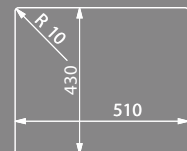

Ghost 60

Sopratop
Overmount

Filotop
Flushmount

Sottotop
Undermount

Dettagli	Details	
Dimensioni esterne mm	Outer dimension mm	520x440 h 200
Dimensioni vasca mm	Bowl dimension mm	400x400+80
Dimensioni vasca mm	Bowl dimension mm	
Base cm	Cabinet cm	60
Piletta	Outlet	3,5" Square
Dimensioni scatola mm	Box sizes mm	600x520x295 13 kg