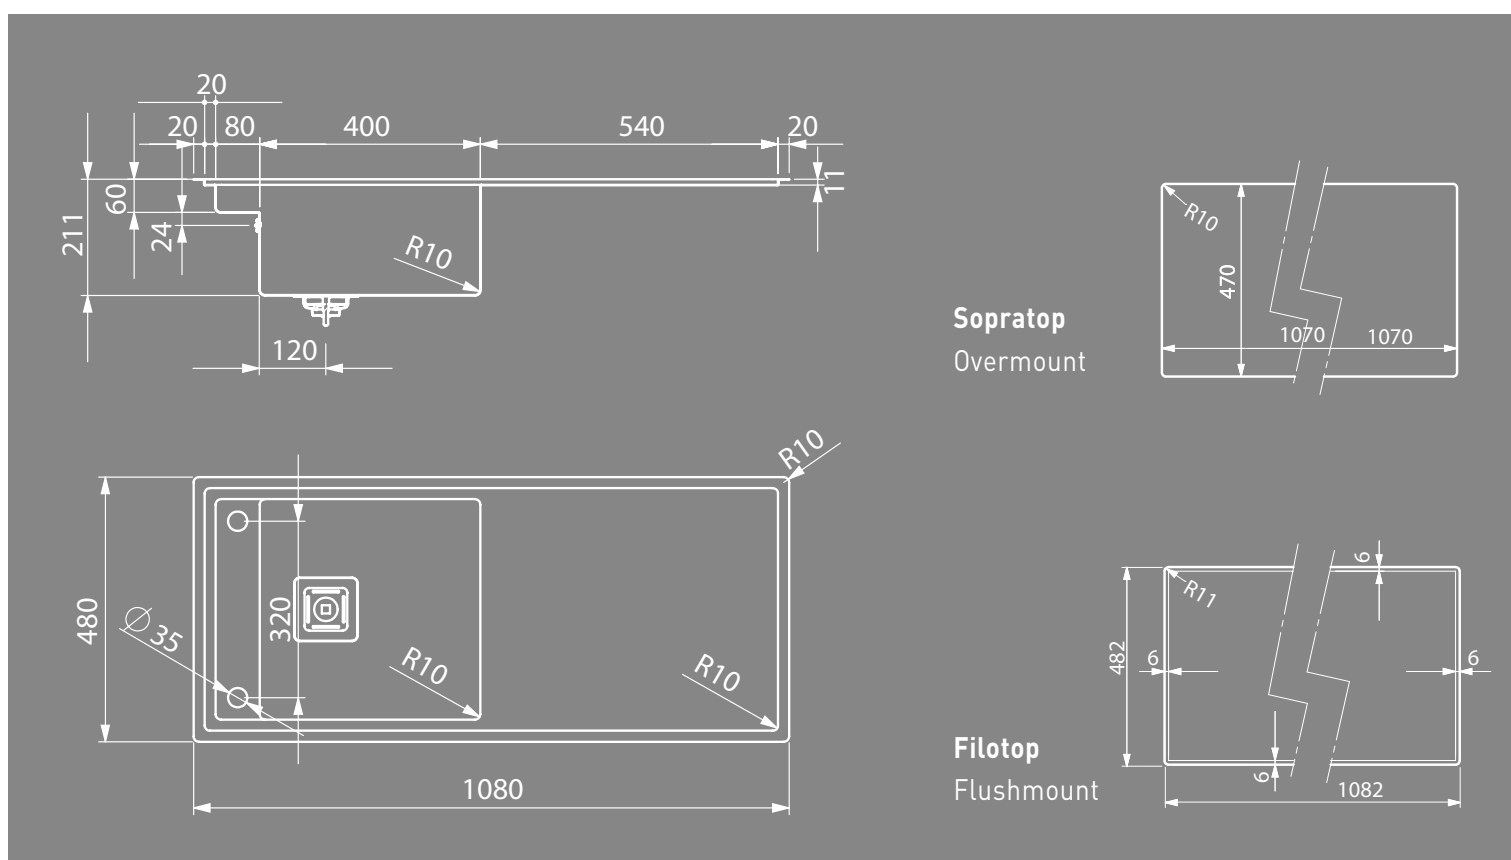

Ghost 104

Dettagli	Details	
Dimensioni esterne mm	Outer dimension mm	1080x480 h 210
Dimensioni vasca mm	Bowl dimension mm	400x400+80
Dimensioni vasca mm	Bowl dimension mm	
Base cm	Cabinet cm	60
Piletta	Outlet	3,5" Square
Dimensioni scatola mm	Box sizes mm	1195x555x310 17,5 kg

Incasso	Installation	Codice Code	
Sopratop	Overmount (left bowl)	SIG104	
Filotop	Flushmount (left bowl)	SFG104	
Tagliere incluso	Chopping board included		