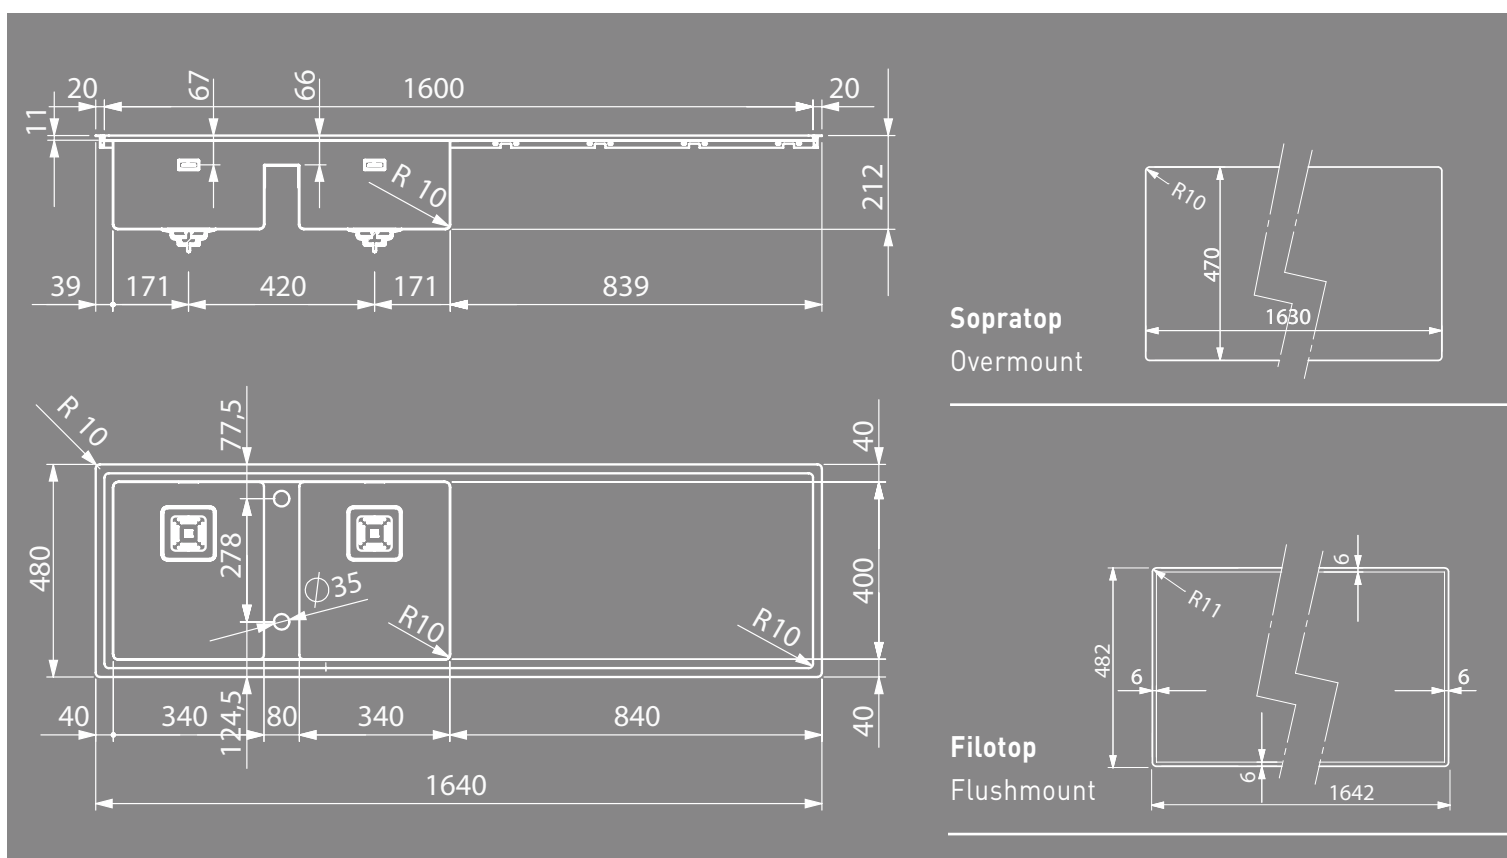

Ghost 160

SFG160SX

Dettagli	Details	
Dimensioni esterne mm	Outer dimension mm	1640x480 h 210
Dimensioni vasca mm	Bowl dimension mm	340x400
Dimensioni vasca mm	Bowl dimension mm	340x400
Base cm	Cabinet cm	90
Piletta	Outlet	3,5" Square
Dimensioni scatola mm	Box sizes mm	1715x555x310 24,5 kg

Incasso	Installation	Codice Code
Soprato	Overmount (left bowl)	SIG160SX
Filotop	Flushmount (left bowl)	SFG160SX
Soprato	Overmount (right bowl)	SIG160DX
Filotop	Flushmount (right bowl)	SFG160DX
Tagliere incluso	Chopping board included	