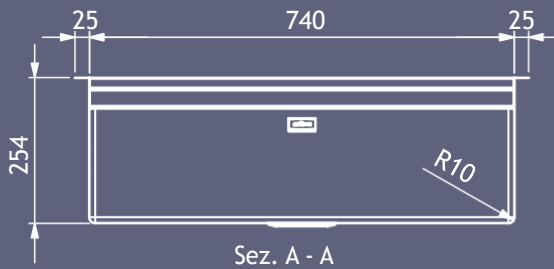

Planum 74

Sopratop
Overmount

Filotop
Flushmount

Sottotop
Undermount

Dettagli	Details	
Dimensioni esterne mm	Outer dimension mm	790 x 510 h 246
Dimensioni vasca mm	Bowl dimension mm	740 x 400
Dimensioni vasca mm	Bowl dimension mm	
Base cm	Cabinet cm	90
Piletta	Outlet	3,5" Round
Dimensioni scatola mm	Box size mm	870 x 600 x 360 10,5 kg

Incasso	Installation		Codice Code	€
Sopratop	Overmount		PI744025	
Filotop	Flushmount		PG744025	
Sottotop	Undermount		PO744025	