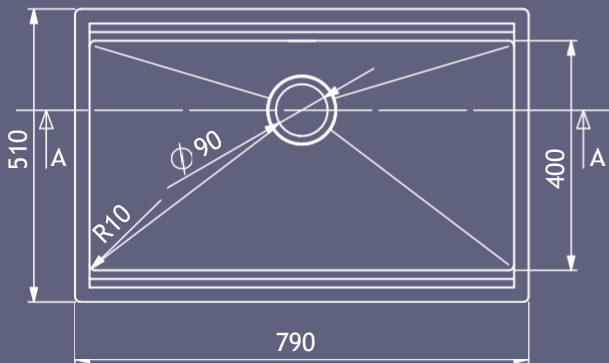

Planum 74

Sopratop
Overmount

Filotop
Flushmount

Sottotop
Undermount

Dettagli	Details	
Dimensioni esterne mm	Outer dimension mm	790 x 510 h 246
Dimensioni vasca mm	Bowl dimension mm	740 x 400
Dimensioni vasca mm	Bowl dimension mm	
Base cm	Cabinet cm	90
Piletta	Outlet	3,5" Round
Dimensioni scatola mm	Box size mm	870 x 600 x 360 10,5 kg

Incasso	Installation		Codice Code	€
Sopratop	Overmount		PI744025	
Filotop	Flushmount		PG744025	
Sottotop	Undermount		PO744025	