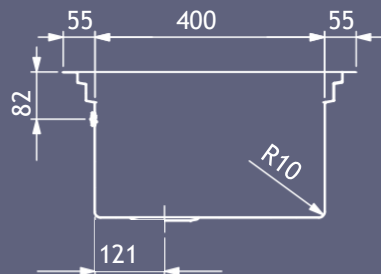

Planum 74

Sopratop
Overmount

Filotop
Flushmount

Sottotop
Undermount

Dettagli	Details	
Dimensioni esterne mm	Outer dimension mm	790 x 510 h 246
Dimensioni vasca mm	Bowl dimension mm	740 x 400
Dimensioni vasca mm	Bowl dimension mm	
Base cm	Cabinet cm	90
Piletta	Outlet	3,5" Round
Dimensioni scatola mm	Box size mm	870 x 600 x 360 10,5 kg

Incasso	Installation		Codice Code	€
Sopratop	Overmount		PI744025	
Filotop	Flushmount		PG744025	
Sottotop	Undermount		PO744025	