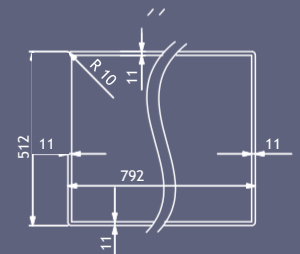

Planum 74

Sopratop
Overmount

Filotop
Flushmount

Sottotop
Undermount

Dettagli	Details	
Dimensioni esterne mm	Outer dimension mm	790 x 510 h 246
Dimensioni vasca mm	Bowl dimension mm	740 x 400
Dimensioni vasca mm	Bowl dimension mm	
Base cm	Cabinet cm	90
Piletta	Outlet	3,5" Round
Dimensioni scatola mm	Box size mm	870 x 600 x 360 10,5 kg

Incasso	Installation		Codice Code	€
Sopratop	Overmount		PI744025	
Filotop	Flushmount		PG744025	
Sottotop	Undermount		PO744025	