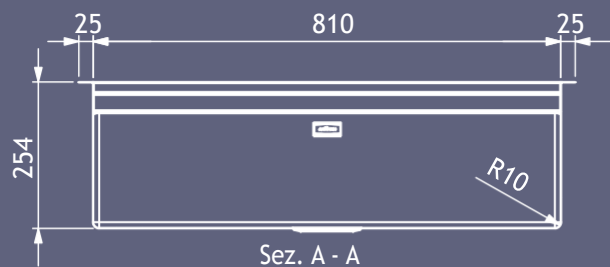

Planum 81

Sopratop
Overmount

Filotop
Flushmount

Sottotop
Undermount

Dettagli	Details	
Dimensioni esterne mm	Outer dimension mm	860 x 510 h 246
Dimensioni vasca mm	Bowl dimension mm	810 x 400
Dimensioni vasca mm	Bowl dimension mm	
Base cm	Cabinet cm	90
Piletta	Outlet	3,5" Round
Dimensioni scatola mm	Box size mm	940 x 600 x 360 14 kg

Incasso	Installation		Codice Code	€
Sopratop	Overmount		PI814025	
Filotop	Flushmount		PG814025	
Sottotop	Undermount		PO814025	