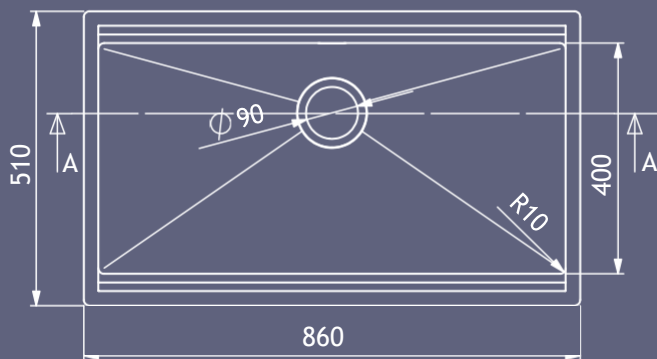

Planum 81

Sopratop
Overmount

Filotop
Flushmount

Sottotop
Undermount

Dettagli	Details	
Dimensioni esterne mm	Outer dimension mm	860 x 510 h 246
Dimensioni vasca mm	Bowl dimension mm	810 x 400
Dimensioni vasca mm	Bowl dimension mm	
Base cm	Cabinet cm	90
Piletta	Outlet	3,5" Round
Dimensioni scatola mm	Box size mm	940 x 600 x 360 14 kg

Incasso	Installation		Codice Code	€
Sopratop	Overmount		PI814025	
Filotop	Flushmount		PG814025	
Sottotop	Undermount		PO814025	