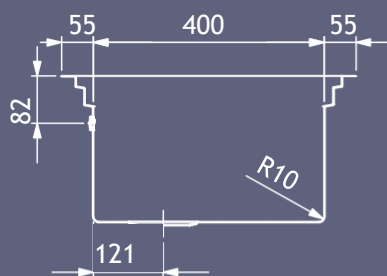

Planum 81

Sopratop
Overmount

Filotop
Flushmount

Sottotop
Undermount

Dettagli	Details	
Dimensioni esterne mm	Outer dimension mm	860 x 510 h 246
Dimensioni vasca mm	Bowl dimension mm	810 x 400
Dimensioni vasca mm	Bowl dimension mm	
Base cm	Cabinet cm	90
Piletta	Outlet	3,5" Round
Dimensioni scatola mm	Box size mm	940 x 600 x 360 14 kg

Incasso	Installation		Codice Code	€
Sopratop	Overmount		PI814025	
Filotop	Flushmount		PG814025	
Sottotop	Undermount		PO814025	