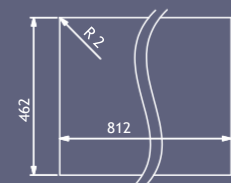

Planum 81

Sopratop
Overmount

Filotop
Flushmount

Sottotop
Undermount

Dettagli	Details	
Dimensioni esterne mm	Outer dimension mm	860 x 510 h 246
Dimensioni vasca mm	Bowl dimension mm	810 x 400
Dimensioni vasca mm	Bowl dimension mm	
Base cm	Cabinet cm	90
Piletta	Outlet	3,5" Round
Dimensioni scatola mm	Box size mm	940 x 600 x 360 14 kg

Incasso	Installation		Codice Code	€
Sopratop	Overmount		PI814025	
Filotop	Flushmount		PG814025	
Sottotop	Undermount		PO814025	