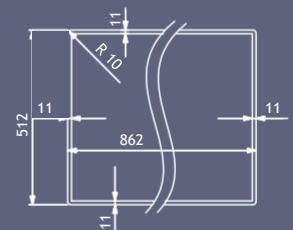

Planum 81

Sopratop
Overmount

Filotop
Flushmount

Sottotop
Undermount

Dettagli	Details	
Dimensioni esterne mm	Outer dimension mm	860 x 510 h 246
Dimensioni vasca mm	Bowl dimension mm	810 x 400
Dimensioni vasca mm	Bowl dimension mm	
Base cm	Cabinet cm	90
Piletta	Outlet	3,5" Round
Dimensioni scatola mm	Box size mm	940 x 600 x 360 14 kg

Incasso	Installation		Codice Code	€
Sopratop	Overmount		PI814025	
Filotop	Flushmount		PG814025	
Sottotop	Undermount		PO814025	