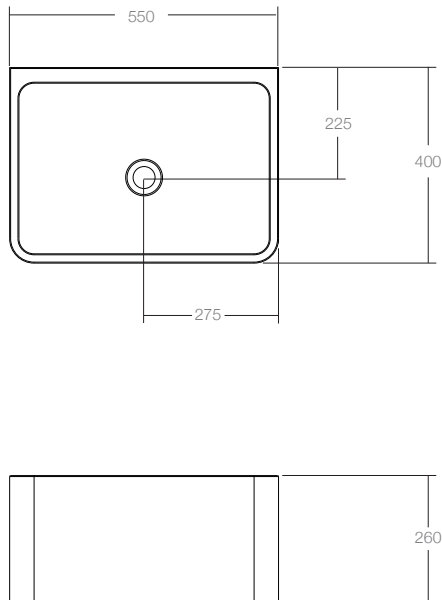

The Vision above counter basin has been created with particular attention to functionality and contemporary styling. Ideal for minimal contemporary spaces the Vision 550 Counter basin features a remarkable 25lt bowl with overflow, making it perfect for use in any scenario.

Dimensions

Width: 550mm
 Depth: 400mm
 Height: 260mm

Features

Colour: White
 Material: Solid surface
 Softskin Available: Yes
 Finish: Matt
 Overflow: Yes
 Bowl Capacity: 25lt
 Waste Size: 32mm
 Waste Supplied: Yes. Chrome
 Weight: 25kg
 Options: Solid surface white waste cap