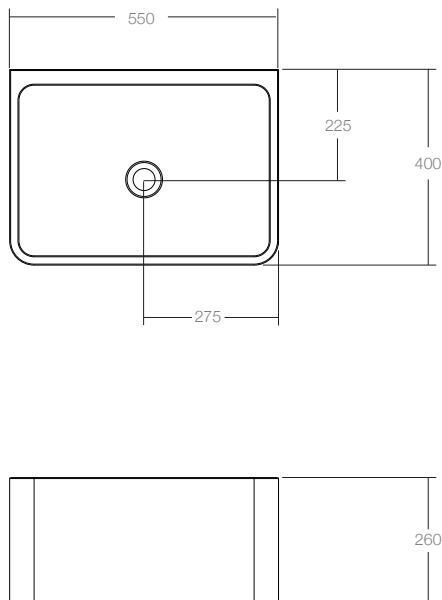

The Vision wall mounted basin collection has been created with particular attention to functionality and contemporary styling. Ideal for minimal contemporary spaces the Vision 550 Wall basin features a remarkable 25lt bowl with overflow, making it perfect for use in any scenario.

## Dimensions

Width: 550mm  
 Depth: 400mm  
 Height: 260mm

## Features

Colour: White  
 Material: Solid surface  
 Softskin Available: Yes  
 Finish: Matt  
 Overflow: Yes  
 Bowl Capacity: 25lt  
 Waste Size: 32mm  
 Waste Supplied: Yes. Chrome  
 Weight: 25kg  
 Options: Solid surface white waste cap