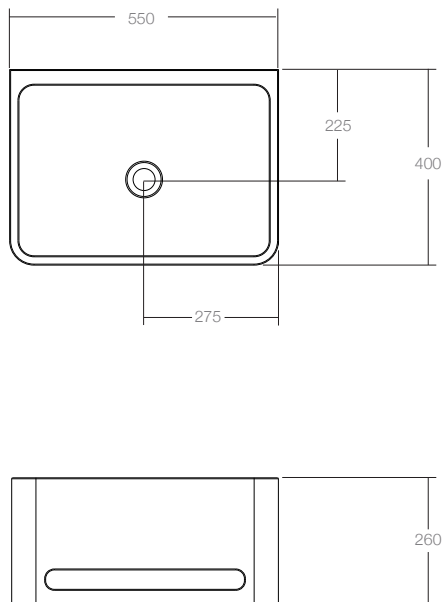

The Vision wall mounted basin collection has been created with particular attention to functionality and contemporary styling. Ideal for minimal contemporary spaces the Vision 550 Wall Basin with Towel Rail features a remarkable 25lt bowl with overflow and towel rail making it the perfect addition to any bathroom.

Dimensions

Width: 550mm
Depth: 400mm
Height: 260mm

Features

Colour: White
Material: Solid surface
Softskin Available: Yes
Finish: Matt
Overflow: Yes
Bowl Capacity: 25lt
Waste Size: 32mm
Waste Supplied: Yes. Chrome
Weight: 25kg
Options: Solid surface white waste cap