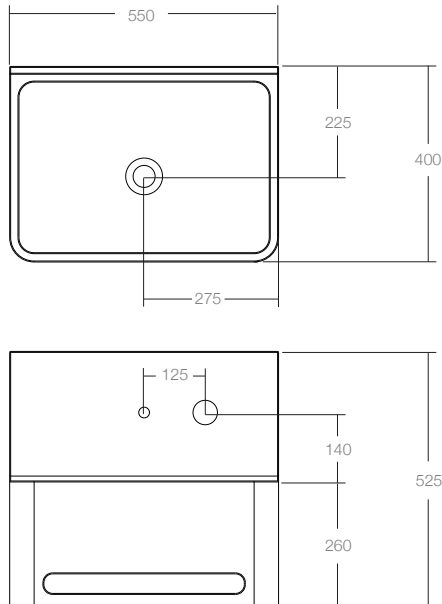

The Vision wall mounted basin collection has been created with particular attention to functionality and contemporary styling. Ideal for minimal contemporary spaces the Vision 550 with splash back incorporates a towel rail and splash back, making it easy to simplifying any wet area. Striking the perfect balance between form and function the Vision basin collection is the perfect addition to any home.

Dimensions

Width: 550mm
 Depth: 400mm
 Height: 525mm

Features

Colour: White
 Material: Solid surface
 Softskin Available: No
 Finish: Matt
 Overflow: Yes
 Bowl Capacity: 25lt
 Waste Size: 32mm
 Waste Supplied: Yes. Chrome
 Weight: 28kg
 Options: Solid surface white waste cap