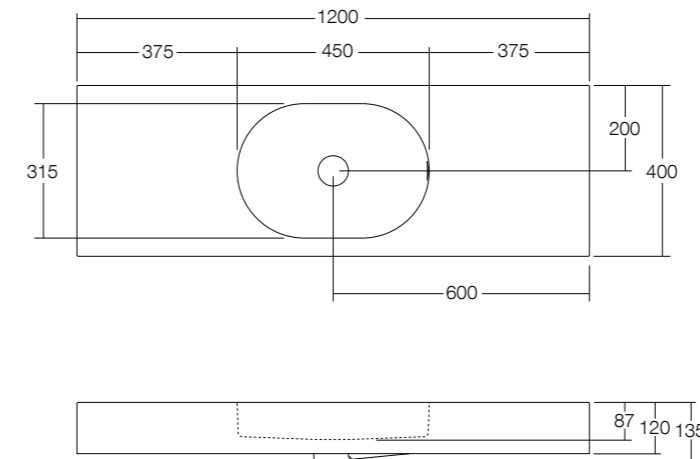

Dimensions are shown in millimetres. Due to the handcrafted nature of Omvivo products measurements are subject to a +/- 5mm manufacturing tolerance.

Basin	470	700	900	1200	1500	1800
Finish	Matt White					
Softskin Available	No					
Dimensions (mm)	470 x 300 x 110	700 x 300 x 120	900 x 400 x 120	1200 x 400 x 120	1500 x 400 x 120	1800 x 400 x 120
Material	Solid Surface					
Overflow	Yes	Yes	Yes	Yes	Yes	Yes
Tap Holes	0 or 1 RH	0 or 1 RH	0 or 1 RH	0 or 1 RH	0 or 2	0 or 2
Waste Size	32mm					
Waste Supplied	Yes - 32/40mm With chrome solid surface plug and pop-up waste (white plug available)					
Weight	8kg	14kg	16kg	23kg	30kg	35kg
Bowl Capacity	3.8L	7.1L	7.1L	7.1L	7.1L x 2	7.1L x 2

Dimensions are shown in millimetres. Due to the handcrafted nature of Omvivo products measurements are subject to a +/- 5mm manufacturing tolerance.

ARKI 470

ARKI 700

ARKI 900

ARKI 1200

Dimensions are shown in millimetres. Due to the handcrafted nature of Omvivo products measurements are subject to a +/- 5mm manufacturing tolerance.