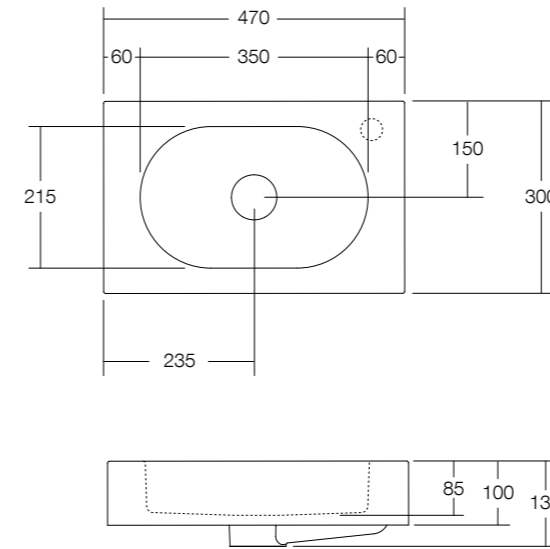

ARKI 1500 DOUBLE

ARKI 1800 DOUBLE

The Arki basins have a clever chic design featuring a contemporary capsule-shaped bowl, making them a statement piece in a number of environments.

**MODELS:**

470 | 700 | 900 | 1200 | 1500 | 1800

Dimensions are shown in millimetres. Due to the handcrafted nature of Omvivo products measurements are subject to a +/- 5mm manufacturing tolerance.

Basin	470	700	900	1200	1500	1800
Finish	Matt White					
Softskin Available	No					
Dimensions (mm)	470 x 300 x 110	700 x 300 x 120	900 x 400 x 120	1200 x 400 x 120	1500 x 400 x 120	1800 x 400 x 120
Material	Solid Surface					
Overflow	Yes	Yes	Yes	Yes	Yes	Yes
Tap Holes	0 or 1 RH	0 or 1 RH	0 or 1 RH	0 or 1 RH	0 or 2	0 or 2
Waste Size	32mm					
Waste Supplied	Yes - 32/40mm With chrome solid surface plug and pop-up waste (white plug available)					
Weight	8kg	14kg	16kg	23kg	30kg	35kg
Bowl Capacity	3.8L	7.1L	7.1L	7.1L	7.1L x 2	7.1L x 2

Dimensions are shown in millimetres. Due to the handcrafted nature of Omvivo products measurements are subject to a +/- 5mm manufacturing tolerance.

ARKI 470

ARKI 700

ARKI 900

ARKI 1200

Dimensions are shown in millimetres. Due to the handcrafted nature of Omvivo products measurements are subject to a +/- 5mm manufacturing tolerance.