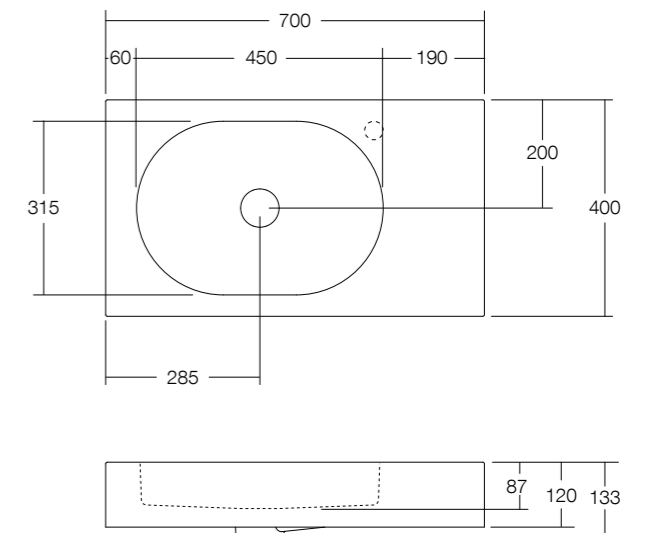

Dimensions are shown in millimetres. Due to the handcrafted nature of Omvivo products measurements are subject to a +/- 5mm manufacturing tolerance.

Basin	470	700	900	1200	1500	1800
Finish	Matt White					
Softskin Available	No					
Dimensions (mm)	470 x 300 x 110	700 x 300 x 120	900 x 400 x 120	1200 x 400 x 120	1500 x 400 x 120	1800 x 400 x 120
Material	Solid Surface					
Overflow	Yes	Yes	Yes	Yes	Yes	Yes
Tap Holes	0 or 1 RH	0 or 1 RH	0 or 1 RH	0 or 1 RH	0 or 2	0 or 2
Waste Size	32mm					
Waste Supplied	Yes - 32/40mm With chrome solid surface plug and pop-up waste (white plug available)					
Weight	8kg	14kg	16kg	23kg	30kg	35kg
Bowl Capacity	3.8L	7.1L	7.1L	7.1L	7.1L x 2	7.1L x 2

Dimensions are shown in millimetres. Due to the handcrafted nature of Omvivo products measurements are subject to a +/- 5mm manufacturing tolerance.

ARKI 470

ARKI 700

ARKI 900

ARKI 1200

Dimensions are shown in millimetres. Due to the handcrafted nature of Omvivo products measurements are subject to a +/- 5mm manufacturing tolerance.