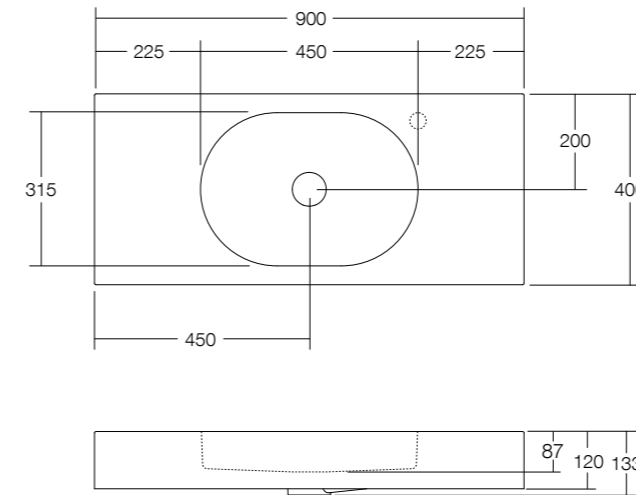

Dimensions are shown in millimetres. Due to the handcrafted nature of Omvivo products measurements are subject to a +/- 5mm manufacturing tolerance.

Basin	470	700	900	1200	1500	1800
Finish	Matt White					
Softskin Available	No					
Dimensions (mm)	470 x 300 x 110	700 x 300 x 120	900 x 400 x 120	1200 x 400 x 120	1500 x 400 x 120	1800 x 400 x 120
Material	Solid Surface					
Overflow	Yes	Yes	Yes	Yes	Yes	Yes
Tap Holes	0 or 1 RH	0 or 1 RH	0 or 1 RH	0 or 1 RH	0 or 2	0 or 2
Waste Size	32mm					
Waste Supplied	Yes - 32/40mm With chrome solid surface plug and pop-up waste (white plug available)					
Weight	8kg	14kg	16kg	23kg	30kg	35kg
Bowl Capacity	3.8L	7.1L	7.1L	7.1L	7.1L x 2	7.1L x 2

Dimensions are shown in millimetres. Due to the handcrafted nature of Omvivo products measurements are subject to a +/- 5mm manufacturing tolerance.

ARKI 470

ARKI 700

ARKI 900

ARKI 1200

Dimensions are shown in millimetres. Due to the handcrafted nature of Omvivo products measurements are subject to a +/- 5mm manufacturing tolerance.