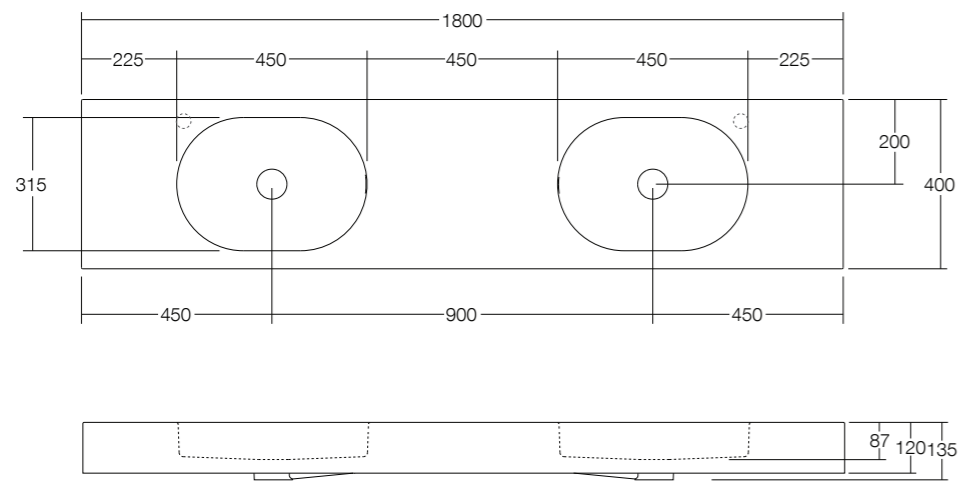

ARKI 1500 DOUBLE

ARKI 1800 DOUBLE

The Arki basins have a clever chic design featuring a contemporary capsule-shaped bowl, making them a statement piece in a number of environments.

**MODELS:**

470 | 700 | 900 | 1200 | 1500 | 1800

Dimensions are shown in millimetres. Due to the handcrafted nature of Omvivo products measurements are subject to a +/- 5mm manufacturing tolerance.

Basin	470	700	900	1200	1500	1800
Finish	Matt White					
Softskin Available	No					
Dimensions (mm)	470 x 300 x 110	700 x 300 x 120	900 x 400 x 120	1200 x 400 x 120	1500 x 400 x 120	1800 x 400 x 120
Material	Solid Surface					
Overflow	Yes	Yes	Yes	Yes	Yes	Yes
Tap Holes	0 or 1 RH	0 or 1 RH	0 or 1 RH	0 or 1 RH	0 or 2	0 or 2
Waste Size	32mm					
Waste Supplied	Yes - 32/40mm With chrome solid surface plug and pop-up waste (white plug available)					
Weight	8kg	14kg	16kg	23kg	30kg	35kg
Bowl Capacity	3.8L	7.1L	7.1L	7.1L	7.1L x 2	7.1L x 2

Dimensions are shown in millimetres. Due to the handcrafted nature of Omvivo products measurements are subject to a +/- 5mm manufacturing tolerance.

ARKI 470

ARKI 700

ARKI 900

ARKI 1200

Dimensions are shown in millimetres. Due to the handcrafted nature of Omvivo products measurements are subject to a +/- 5mm manufacturing tolerance.