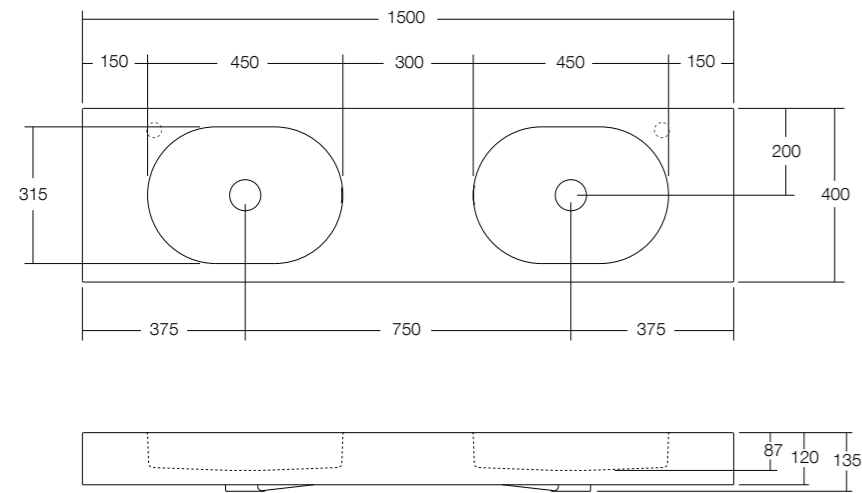

ARKI 1500 DOUBLE

ARKI 1800 DOUBLE

The Arki basins have a clever chic design featuring a contemporary capsule-shaped bowl, making them a statement piece in a number of environments.

**MODELS:**

470 | 700 | 900 | 1200 | 1500 | 1800

Dimensions are shown in millimetres. Due to the handcrafted nature of Omvivo products measurements are subject to a +/- 5mm manufacturing tolerance.

Basin	470	700	900	1200	1500	1800
Finish	Matt White					
Softskin Available	No					
Dimensions (mm)	470 x 300 x 110	700 x 300 x 120	900 x 400 x 120	1200 x 400 x 120	1500 x 400 x 120	1800 x 400 x 120
Material	Solid Surface					
Overflow	Yes	Yes	Yes	Yes	Yes	Yes
Tap Holes	0 or 1 RH	0 or 1 RH	0 or 1 RH	0 or 1 RH	0 or 2	0 or 2
Waste Size	32mm					
Waste Supplied	Yes - 32/40mm With chrome solid surface plug and pop-up waste (white plug available)					
Weight	8kg	14kg	16kg	23kg	30kg	35kg
Bowl Capacity	3.8L	7.1L	7.1L	7.1L	7.1L x 2	7.1L x 2

Dimensions are shown in millimetres. Due to the handcrafted nature of Omvivo products measurements are subject to a +/- 5mm manufacturing tolerance.

ARKI 470

ARKI 700

ARKI 900

ARKI 1200

Dimensions are shown in millimetres. Due to the handcrafted nature of Omvivo products measurements are subject to a +/- 5mm manufacturing tolerance.