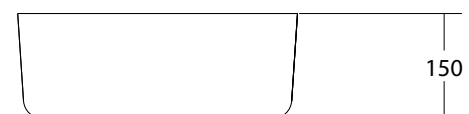

Finishes:

Matt White

Softskin Finish: Available, refer to Softskin Finishes document

Dimensions: 400mm x 324mm x 150mm

Designer: Omvivo with Hecker Guthrie

Material: Solid surface

Overflow: No

Tap Holes: 0 or 1

Waste Size: 32mm

Waste Supplied: Yes - 32/40mm - with chrome pop-up waste (white solid surface cap option available)

Weight: 9.6kg

Bowl Capacity: 6.3L

Dimensions are shown in millimetres. Due to the handcrafted nature of Omvivo products measurements are subject to a +/- 5mm manufacturing tolerance.