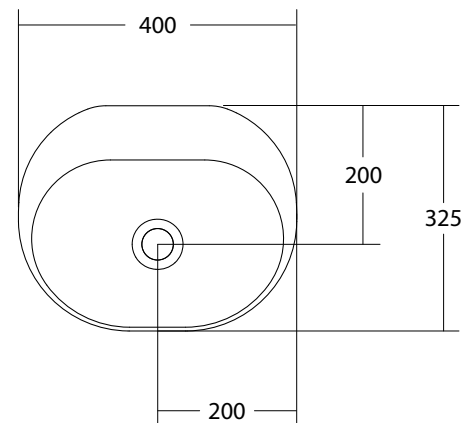

Finishes:

Matt White

Softskin Finish: Available, refer to Softskin Finishes document

Dimensions: 400mm x 324mm x 150mm

Designer: Omvivo with Hecker Guthrie

Material: Solid surface

Overflow: No

Tap Holes: 0 or 1

Waste Size: 32mm

Waste Supplied: Yes - 32/40mm - with chrome pop-up waste (white solid surface cap option available)

Weight: 9.6kg

Bowl Capacity: 6.3L

Dimensions are shown in millimetres. Due to the handcrafted nature of Omvivo products measurements are subject to a +/- 5mm manufacturing tolerance.