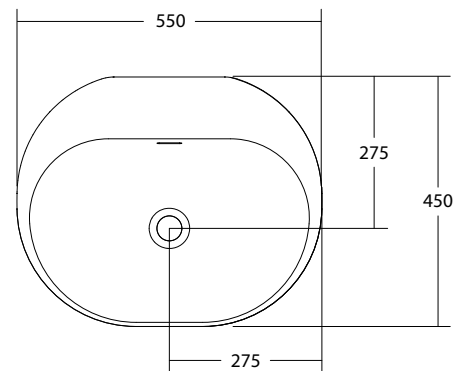

Finishes:

Matt White

Softskin Finish:

Available, refer to Softskin Finishes document

Dimensions:

550mm x 450mm x 150mm

Designer:

Omvivo with Hecker Guthrie

Material:

Solid surface

Overflow:

Yes

Tap Holes:

0 or 1

Waste Size:

32mm

Waste Supplied:

Yes - 32/40mm - with chrome pop-up waste (white solid surface cap option available)

Weight:

16.1kg

Bowl Capacity:

7.9L

OMVIVO

Dimensions are shown in millimetres. Due to the handcrafted nature of Omvivo products measurements are subject to a +/- 5mm manufacturing tolerance.