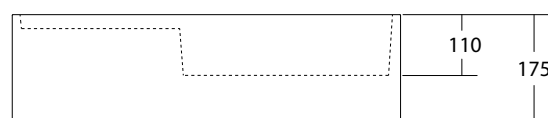

SPECIFICATIONS

Finishes:

Matt White

Softskin Finish: Available, refer to Softskin Finishes document

Dimensions: 620mm x 430mm x 175mm

Designer: Omvivo with Carr Design Group

Material: Matt solid surface

Overflow: Yes

Tap Holes: 0, 1 or 3

Waste Size: 32mm

Waste Supplied: Yes - 32/40mm - with chrome pop-up waste (white solid surface cap option available)

Weight: 20.1kg

Bowl Capacity: 6.2L

Dimensions are shown in millimetres. Due to the handcrafted nature of Omvivo products measurements are subject to a +/- 5mm manufacturing tolerance.