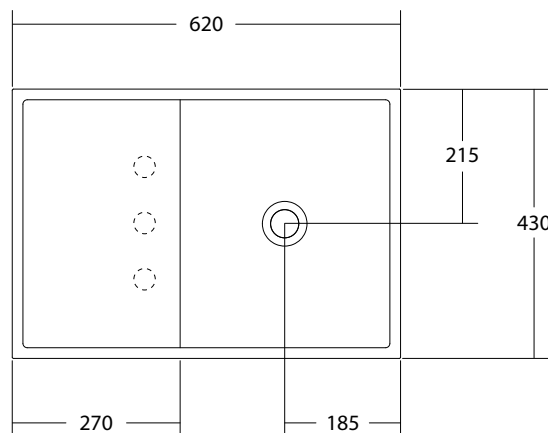

SPECIFICATIONS

Finishes:

Matt White

Softskin Finish: Available, refer to Softskin Finishes document

Dimensions: 620mm x 430mm x 175mm

Designer: Omvivo with Carr Design Group

Material: Matt solid surface

Overflow: Yes

Tap Holes: 0, 1 or 3

Waste Size: 32mm

Waste Supplied: Yes - 32/40mm - with chrome pop-up waste (white solid surface cap option available)

Weight: 20.1kg

Bowl Capacity: 6.2L

Dimensions are shown in millimetres. Due to the handcrafted nature of Omvivo products measurements are subject to a +/- 5mm manufacturing tolerance.