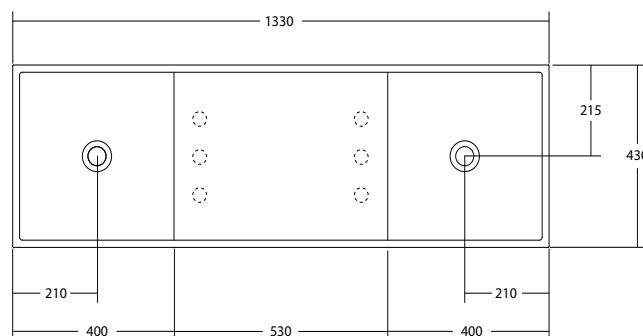

SPECIFICATIONS

Finishes:

Matt White

Softskin Finish:

Available refer to Softskin Finishes document

Dimensions:

1330mm x 430mm x 175mm

Designer:

32mm

Waste Supplied:

Yes - 32/40mm - with chrome pop-up waste (white solid surface cap option available)

Weight:

37.7kg

Bowl Capacity:

7.2L x 2

Dimensions are shown in millimetres. Due to the handcrafted nature of Omvivo products measurements are subject to a +/- 5mm manufacturing tolerance.