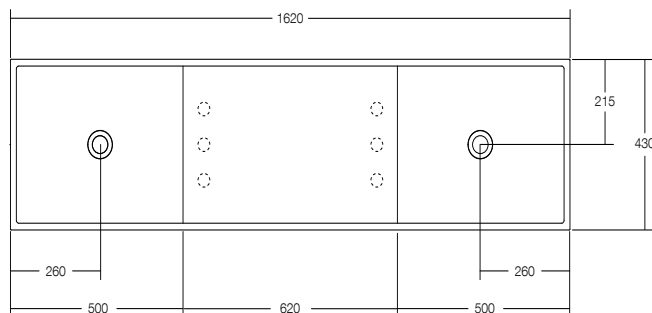

SPECIFICATIONS

Finishes:

Matt White

Softskin Finish:

Available refer to Softskin Finishes document

Dimensions:

1620mm x 430mm x 175mm

Designer:

32mm

Waste Supplied:

Yes - 32/40mm - with chrome pop-up waste (white solid surface cap option available)

Weight:

44.6kg

Bowl Capacity:

9.9L

Dimensions are shown in millimetres. Due to the handcrafted nature of Omvivo products measurements are subject to a +/- 5mm manufacturing tolerance.