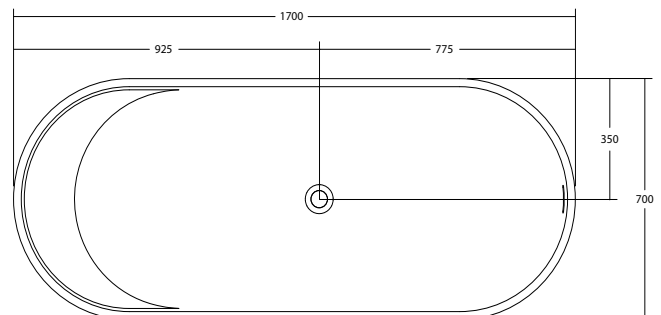

#### SPECIFICATIONS

Finishes:

Matt White

Softskin Finish:

Available, refer to Softskin Finishes document

Dimensions:

1700mm x 700mm x 600mm

Material:

Solid surface

Overflow:

Yes

Waste Size:

40mm

Waste Supplied:

Yes - white solid surface cap

Weight:

313kg

Bowl Capacity:

313L

**BATHROOM COLLECTIVE**

Phone Number: (02) 9011-5711

Dimensions are shown in millimetres. Due to the handcrafted nature of Omvivo products measurements are subject to a +/- 5mm manufacturing tolerance.