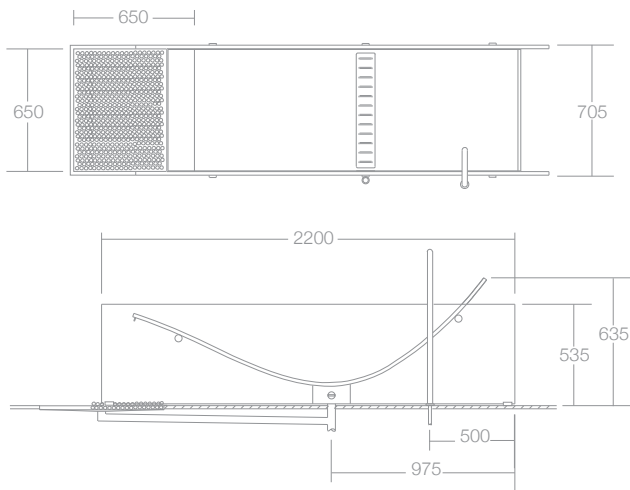

The signature Le cob bath is an extremely luxurious piece for the bathroom and creates not only a unique bathing experience but a unique statement piece for your contemporary bathroom.

The soothing cascade overflow is naturally therapeutic, reminiscent of a river, as the water falls onto the pebbles below. Created from solid surface and glass, the Le cob bath is supplied with a waste, overflow drain tray and pebbles.

Dimensions

Width: 2200mm
 Depth: 705mm
 Height: 635mm

Features

Material: Solid surface base, clear glass sides and charcoal pebbles
 Overflow: Yes (overflow drain tray)
 Waste Size: 32mm
 Waste Supplied: Yes