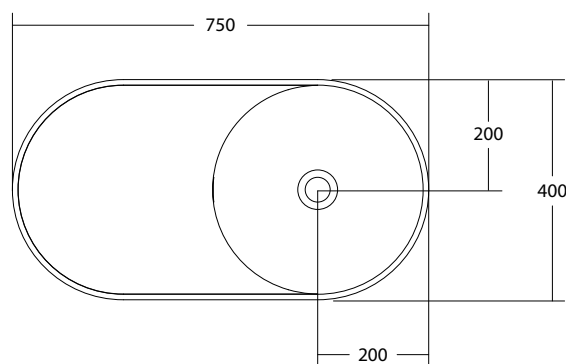

SPECIFICATIONS

Finishes:

Matt White

Softskin Finish:

Available
Refer to Softskin Finishes document

Dimensions:

750mm x 400mm x 180mm

Material:

Solid surface

Overflow:

Yes

Tap Holes:

0 or 1

Waste Size:

32mm

Waste Supplied:

Yes - 32/40mm - with chrome pop-up waste
(white solid surface cap option available)

Weight:

17kg

Bowl Capacity:

9.2L

OMVIVO

Dimensions are shown in millimetres. Due to the handcrafted nature of Omvivo products measurements are subject to a +/- 5mm manufacturing tolerance.