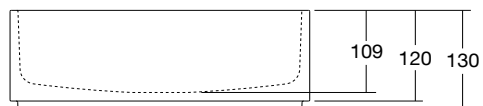

##### Finishes:

Matt White

Softskin Finish: Available, refer to Softskin Finishes document

Dimensions: 380mm x 130mm

Material: Solid surface

Overflow: No

Tap Holes: 0

Waste Size: 32mm

Waste Supplied: Yes - 32/40mm - with chrome pop-up waste and white solid surface plug

Weight: 6.6kg

Bowl Capacity: 10.1L

Dimensions are shown in millimetres. Due to the handcrafted nature of Omvivo products measurements are subject to a +/- 5mm manufacturing tolerance.