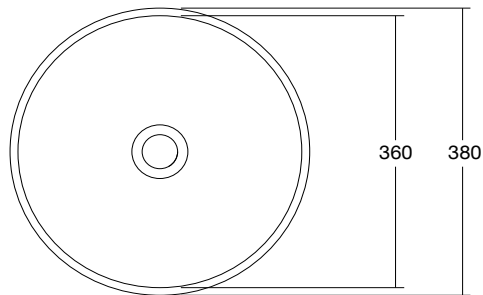

##### Finishes:

Matt White

Softskin Finish: Available, refer to Softskin Finishes document

Dimensions: 380mm x 130mm

Material: Solid surface

Overflow: No

Tap Holes: 0

Waste Size: 32mm

Waste Supplied: Yes - 32/40mm - with chrome pop-up waste and white solid surface plug

Weight: 6.6kg

Bowl Capacity: 10.1L

Dimensions are shown in millimetres. Due to the handcrafted nature of Omvivo products measurements are subject to a +/- 5mm manufacturing tolerance.