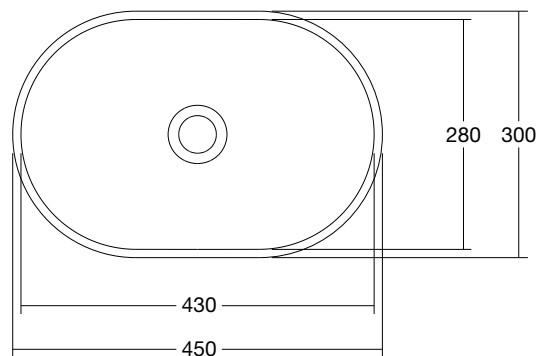

SPECIFICATIONS

Finishes:

Matt White

Softskin Finish: Available, refer to Softskin Finishes document

Dimensions: 450mm x 300mm x 110mm

Material: Solid surface

Overflow: No

Tap Holes: 0

Waste Size: 32mm

Waste Supplied: Yes - 32/40mm - with chrome pop-up waste and white solid surface plug

Weight: 6.9kg

Bowl Capacity: 8.1L

Dimensions are shown in millimetres. Due to the handcrafted nature of Omvivo products measurements are subject to a +/- 5mm manufacturing tolerance.