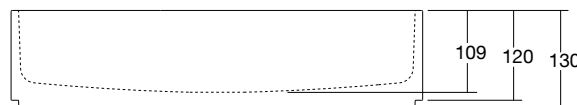

SPECIFICATIONS

Finishes:

Matt White

Softskin Finish: Available, refer to Softskin Finishes document

Dimensions: 550mm x 400mm x 130mm

Material: Solid surface

Overflow: No

Tap Holes: 0

Waste Size: 32mm

Waste Supplied: Yes - 32/40mm - with chrome pop-up waste and solid surface plug

Weight: 10.8kg

Bowl Capacity: 16.8L

Dimensions are shown in millimetres. Due to the handcrafted nature of Omvivo products measurements are subject to a +/- 5mm manufacturing tolerance.