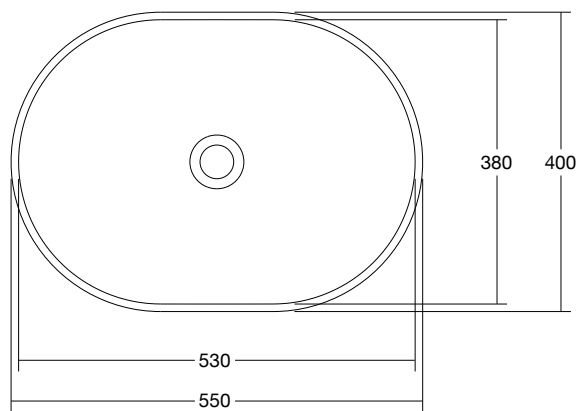

SPECIFICATIONS

Finishes:

Matt White

Softskin Finish: Available, refer to Softskin Finishes document

Dimensions: 550mm x 400mm x 130mm

Material: Solid surface

Overflow: No

Tap Holes: 0

Waste Size: 32mm

Waste Supplied: Yes - 32/40mm - with chrome pop-up waste and solid surface plug

Weight: 10.8kg

Bowl Capacity: 16.8L

Dimensions are shown in millimetres. Due to the handcrafted nature of Omvivo products measurements are subject to a +/- 5mm manufacturing tolerance.