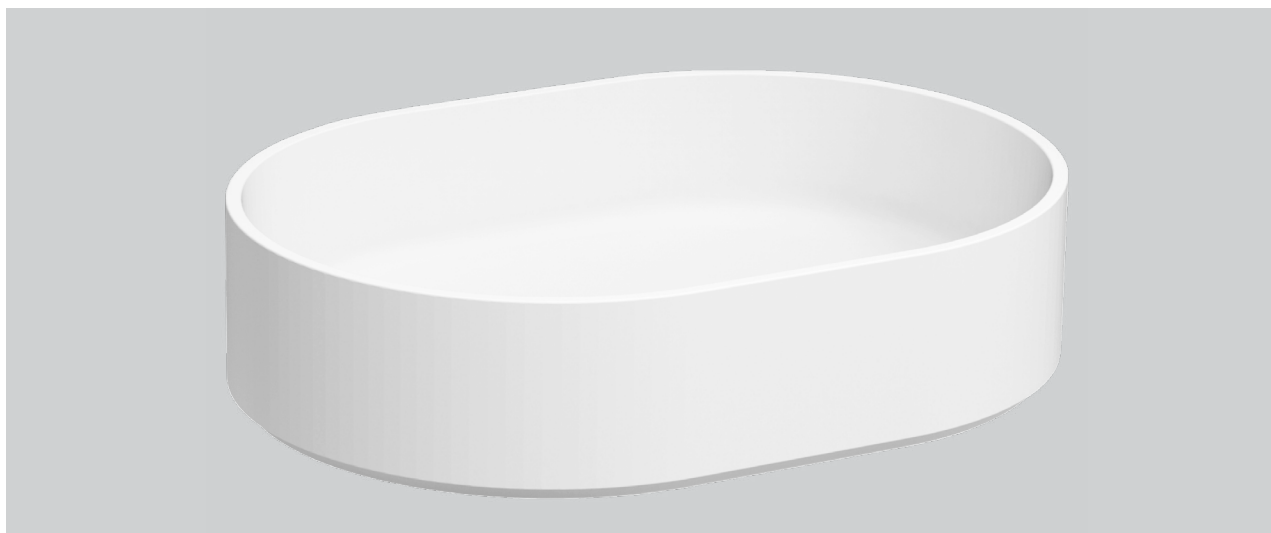

OMVIVO

BATHROOM COLLECTIVE

Phone Number: (02) 9011-5711

The Lune 550 oval basin has an uncomplicated elegance with organic lines, refined geometry and generous proportions. The design provides flexibility and timeless style with functionality, designed to suit a wide range of bathroom types for residential and commercial projects.

The Lune 550 oval basin features a high volume and is designed to be bench mounted. Lune basins are supplied with a pop up waste with and matching solid surface plug.

Manufactured from solid surface it has a smooth matt finish that is durable and easy to maintain. It is also available with a soft skin option giving your basin a striking two tone effect.

SPECIFICATIONS

Finishes:

Matt White

Softskin Finish: Available, refer to Softskin Finishes document

Dimensions: 550mm x 400mm x 130mm

Material: Solid surface

Overflow: No

Tap Holes: 0

Waste Size: 32mm

Waste Supplied: Yes - 32/40mm - with chrome pop-up waste and solid surface plug

Weight: 10.8kg

Bowl Capacity: 16.8L

Dimensions are shown in millimetres. Due to the handcrafted nature of Omvivo products measurements are subject to a +/- 5mm manufacturing tolerance.