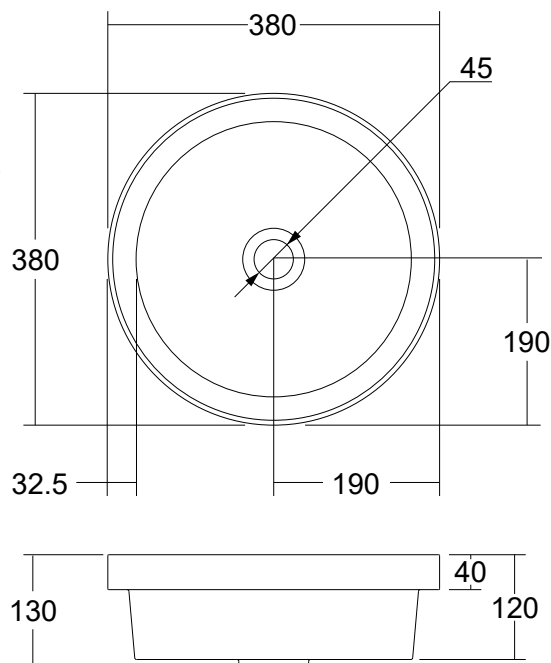

The Pere round is available for order in solid surface white with a chrome pop-up plug and waste or optional matching solid surface white waste cap. Pere round can be mounted above counter or semi-inset and is available with Omvivo Softskin finishes. See Pere round semi-inset basin and Softskin specification sheets for more information.

SPECIFICATIONS

Finishes:

Matt White

Softskin Finish: Available, refer to Softskin Finishes document

Dimensions: 380mm x 380mm x 130mm

Material: Solid surface

Overflow: No

Waste Size: 32mm

Waste Supplied: Yes - 32/40mm - with chrome pop-up waste (white solid surface cap option available)

Weight: 5.9kg

Bowl Capacity: 7.9L

Dimensions are shown in millimetres. Due to the handcrafted nature of Omvivo products measurements are subject to a +/- 5mm manufacturing tolerance.