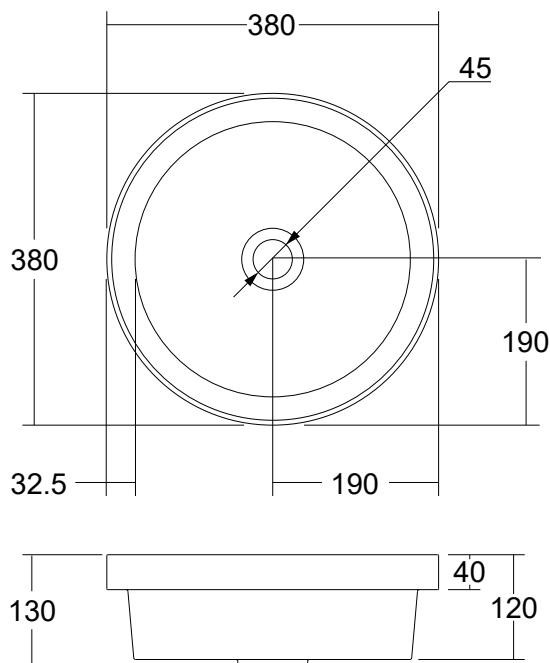

OMVIVO^o

BATHROOM COLLECTIVE

Phone Number: (02) 9011-5711

Inspired by the angular geometry and minimalist monochromatic colour pallet of the mid-century brutalist movement, Pere basins complement any contemporary interior. The Pere round basin offers a generous size wash basin while compact enough to suit most modern vanities.

The Pere round is available for order in solid surface white with a chrome pop-up plug and waste or optional matching solid surface white waste cap. Pere round can be mounted above counter or semi-inset and is available with Omvivo Softskin finishes. See Pere round above counter basin and Softskin specification sheets for more information.

SPECIFICATIONS

Finishes:	 Matt White
Softskin Finish:	Available, refer to Softskin Finishes document
Dimensions:	380mm x 380mm x 130mm
Material:	Solid surface
Overflow:	No
Waste Size:	32mm
Waste Supplied:	Yes - 32/40mm - with chrome pop-up waste (white solid surface cap option available)
Weight:	5.9kg
Bowl Capacity:	7.9L

Dimensions are shown in millimetres. Due to the handcrafted nature of Omvivo products measurements are subject to a +/- 5mm manufacturing tolerance.