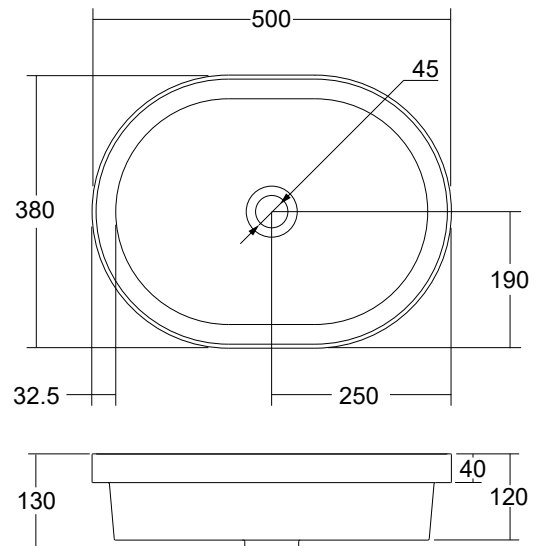

The Pere oval is available for order in solid surface white with a chrome pop-up plug and waste or optional matching solid surface white waste cap. Pere oval can be mounted above counter or semi-inset and is available with Omvivo Softskin finishes. See Pere oval semi-inset basin and Softskin specification sheets for more information.

SPECIFICATIONS

Finishes:

Matt White

Softskin Finish: Available, refer to Softskin Finishes document

Dimensions: 500mm x 380mm x 130mm

Material: Solid surface

Overflow: No

Waste Size: 32mm

Waste Supplied: Yes - 32/40mm - with chrome pop-up waste (white solid surface cap option available)

Weight: 8kg

Bowl Capacity: 11.7L

Dimensions are shown in millimetres. Due to the handcrafted nature of Omvivo products measurements are subject to a +/- 5mm manufacturing tolerance.