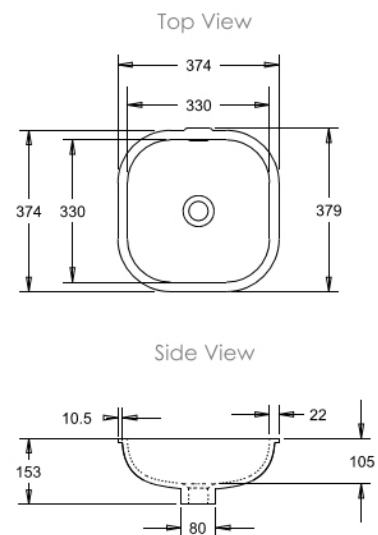

Smooth Square

SPECIFICATIONS

Finishes:

Material:	Matt Solid surface
Overflow:	Yes
Tap Holes:	No
Waste Size:	32mm
Waste Supplied:	Yes - 32/40mm with chrome pop-up waste (white solid surface cap option available)
Weight:	4.6kg
Bowl Capacity:	6L

Dimensions are shown in millimetres. Due to the handcrafted nature of Omvivo products measurements are subject to a +/- 5mm manufacturing tolerance.